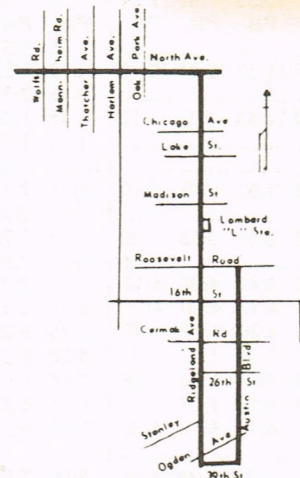

ROUTE NO. 315 SUNDAY SCHEDULE

WEST BOUND		EAST BOUND	
No. Narr	Winston Park	Winston Park	No. Narr
AM	AM	AM	AM
9:12	9:27	9:37	9:52
10:12	10:27	10:37	10:52
11:12	11:27	11:37	11:52
PM	PM	PM	PM
1:12	1:27	1:37	1:52
2:12	2:27	2:37	2:52
3:12	3:27	3:37	3:52
4:12	4:27	4:37	4:52

FOR MORE EFFICIENT SERVICE & SAFETY

1) Signal approaching bus to stop.
2) Have correct fare ready.
3) Be seated as soon as possible.
4) Relax and enjoy the ride.
5) When leaving, never cross the street without looking both ways.

ATHLETIC EVENTS...PICNICS...

CHURCHES...SCHOOLS...INDUSTRIAL GROUPS

FOR CHARTER INFORMATION TELEPHONE
383-3073

LOST & FOUND

PHONE: 383-3073 from 8:30 a.m. to 5:00 p.m.

VISIT BROOKFIELD ZOO - OPEN EVERYDAY OF THE YEAR.

DIRECT BUS TO ZOO.

CERMAK ROUTE 4 BUS, TO GOLF ROAD.