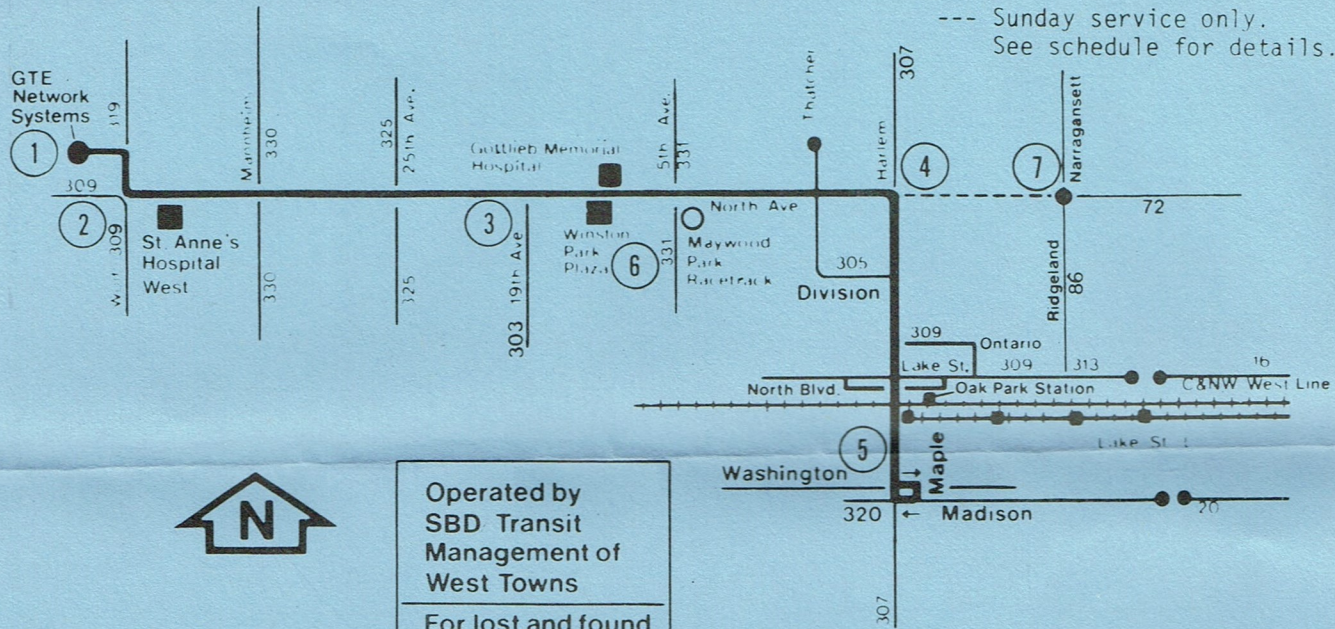

WESTBOUND

⑤	④	③	②
HARLEM MADISON	HARLEM NORTH	NORTH 19TH	WOLF NORTH
7:25am	7:34am	7:43am	7:52am
8:27	8:36	8:45	8:54
9:29	9:38	9:47	9:56
10:29	10:38	10:47	10:56
11:29	11:38	11:47	11:56
12:29pm	12:38pm	12:47pm	12:56pm
1:29	1:38	1:47	1:56
2:29	2:38	2:47	2:56
3:29	3:38	3:47	3:56
4:29	4:38	4:47	4:56
5:29	5:38	5:47	5:56

SUNDAY

EASTBOUND

⑥	⑦
WINSTON PLAZA	NORTH NARRAGANSETT
10:40am	10:50am
11:40	11:50
12:40pm	12:50pm
1:48	1:58
2:48	2:58
3:48	3:58
4:48	4:58
5:25	5:35

WESTBOUND

⑦	⑥
NORTH NARRAGANSETT	WINSTON PLAZA
10:29am	10:40am
11:07	11:18
12:07pm	12:18pm
1:07	1:18
2:07	2:18
3:13	3:24
4:13	4:24
5:13	5:24

W - Wolf/North
L - To Harlem/Lake only

Sunday service is operated on Memorial Day, July 4th, Labor Day. No service will operate on New Year's Day, Thanksgiving and Christmas.

--- Sunday service only.
See schedule for details.

Operated by
SBD Transit
Management of
West Towns

For lost and found
information call
383-3073

On North Avenue in River Forest, buses
stop only at Avenues, not at Courts
In Maywood, buses stop at odd-numbered
Avenues only.