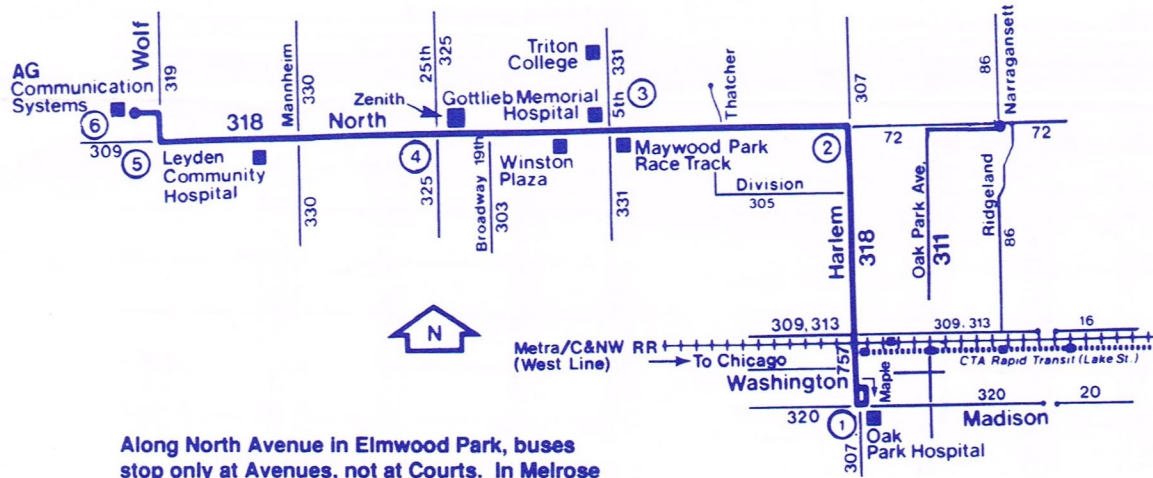

Along North Avenue in Elmwood Park, buses stop only at Avenues, not at Courts. In Melrose Park, buses stop only at odd-number Avenues.

Operated by Pace/
West Division

For lost and found
call (708) 344-7400

How are we doing?

Speak your mind.
Call 1-(708)364-PACE
Extension 500

Monday through Friday
8:00am to 5:00pm

Bus will stop upon signal to driver
at any intersection along the route
where it is safe to do so.

Pace is the Suburban Bus Division of the RTA