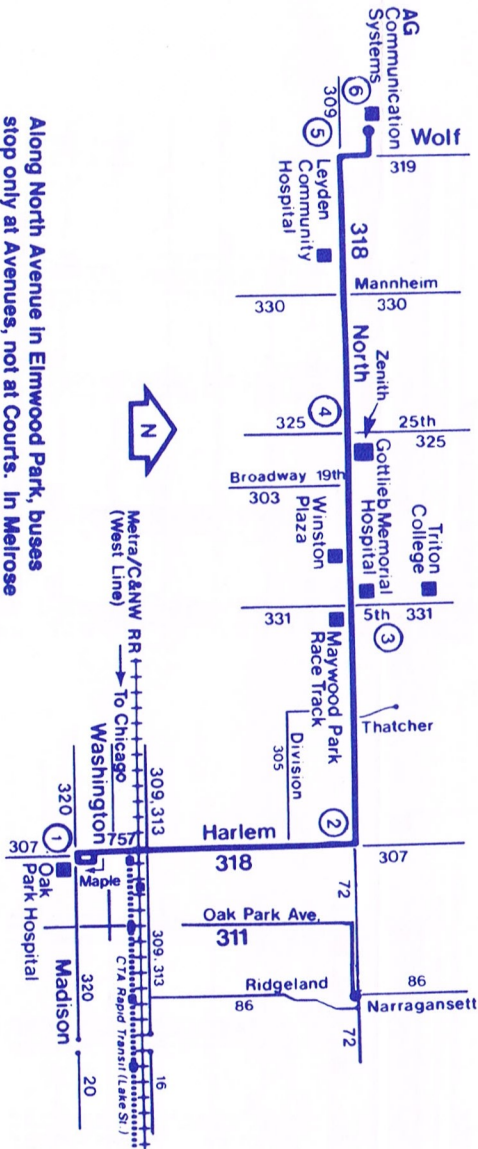

Along North Avenue in Elmwood Park, buses stop only at Avenues, not at Courts. In Melrose Park, buses stop only at odd-number Avenues.

*Operated by Pace/
West Division*

For lost and found
call (708) 344-7400

ROUTE 318 WEST NORTH AVENUE

**SATURDAY
WESTBOUND**

① HARLEM MADISON	② HARLEM NORTH	③ NORTH FIFTH	④ NORTH 25TH AVENUE	⑤ WOLF NORTH
6:30am	6:39am	6:46am	6:51am	6:55am
7:30	7:39	7:46	7:51	7:55
8:30	8:39	8:46	8:51	8:55
9:00	9:09	9:16	9:21	9:26
9:29	9:39	9:47	9:52	9:57
9:59	10:09	10:17	10:23	10:28
10:29	10:40	10:49	10:55	11:00
11:29	11:40	11:49	11:55	12:00pm
12:29pm	12:40pm	12:49pm	12:55pm	1:00
1:29	1:40	1:49	1:55	2:00
2:29	2:40	2:49	2:55	3:00
3:29	3:40	3:49	3:55	4:00
4:29	4:40	4:49	4:55	5:00
5:29	5:40	5:49	5:55	6:00
6:30	6:39	6:46	6:51	6:56
7:28	7:37	7:44	7:49	7:54
9:07	9:17	9:24	9:29	9:33
9:27	9:37	9:44	9:49	9:53
9:57	10:07	10:14	10:19	10:23
10:27	10:37	10:44	10:49	10:53
11:17	11:27	11:34	11:39	11:43

ROUTE 318 WEST NORTH AVENUE

**SUNDAY
WESTBOUND**

① HARLEM MADISON	② HARLEM NORTH	③ NORTH FIFTH	④ NORTH 25TH AVENUE	⑤ WOLF NORTH
7:32am	7:39am	7:45am	7:49am	7:53am
-	A10:16	10:23	10:29	10:33
-	A11:16	11:23	11:29	11:33
-	A12:16pm	12:23pm	12:29pm	12:33pm
-	A 1:16	1:23	1:29	1:33
1:37pm	1:46	1:53	1:59	2:03
-	A 2:16	2:23	2:29	2:33
2:37	2:46	2:53	2:59	3:03
-	A 3:16	3:23	3:29	3:33
-	A 4:16	4:23	4:29	4:33
-	A 5:16	5:23	5:29	5:33
-	A 6:16	6:23	6:29	6:33
7:08	7:17	7:24	7:29	7:33
9:08	9:17	9:24	9:29	9:33
9:28	9:37	9:44	9:49	9:53
9:58	10:07	10:14	10:19	10:23
10:28	10:37	10:44	10:49	10:53
10:58	11:07	11:14	11:19	11:23