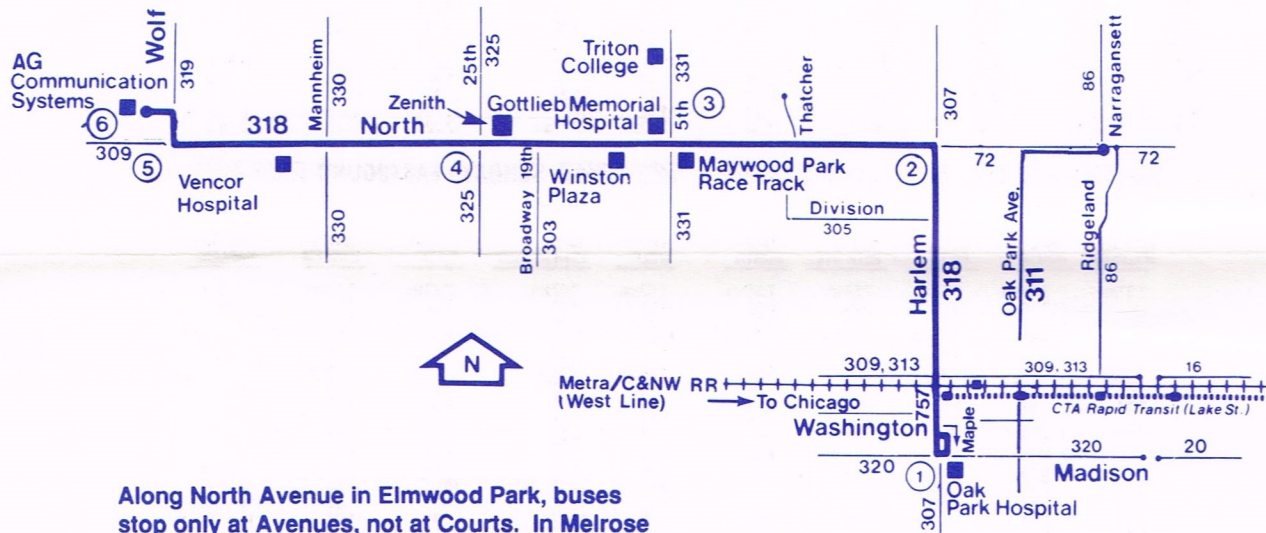

## SUNDAY - WESTBOUND

① HARLEM MADISON	② HARLEM NORTH	③ NORTH FIFTH	④ NORTH 25TH AVE.	⑤ WOLF NORTH
7:37am	7:44am	7:50am	7:54am	7:58am
-	A10:16	10:23	10:29	10:33
-	A11:16	11:23	11:29	11:33
-	A12:16pm	12:23pm	12:29pm	12:33pm
-	A 1:16	1:23	1:29	1:33
1:37pm	1:46	1:53	1:59	2:03
-	A 2:16	2:23	2:29	2:33
2:37	2:46	2:53	2:59	3:03
-	A 3:16	3:23	3:29	3:33
-	A 4:16	4:23	4:29	4:33
-	A 5:16	5:23	5:29	5:33
-	A 6:16	6:23	6:29	6:33
7:08	7:17	7:24	7:29	7:33
9:08	9:17	9:24	9:29	9:33
9:28	9:37	9:44	9:49	9:53
9:53	10:02	10:09	10:14	10:18
10:18 I	10:27 I	10:34 I	10:39 I	10:43 I
10:48	10:57	11:04	11:09	11:13
11:18 I	11:27 I	11:34 I	11:39 I	11:43 I

## SUNDAY - EASTBOUND

⑤ NORTH WOLF	④ NORTH 25TH AVENUE	③ NORTH FIFTH	② NORTH HARLEM	① MADISON HARLEM
7:03am	7:07am	7:12am	7:19am	7:26am
8:03	8:07	8:12	8:19	8:26
9:40	9:45	9:51	9:58	-
10:40	10:45	10:51	10:58	-
11:40	11:45	11:51	11:58	-
12:40pm	12:45pm	12:51pm	12:58pm	-
1:40	1:45	1:51	1:58	-
2:40	2:45	2:51	2:58	-
3:40	3:45	3:51	3:58	-
4:40	4:45	4:51	4:58	-
5:40	5:45	5:51	5:58	-
6:40	6:45	6:50	6:57	7:06pm
10:32	10:37	10:41	10:48	10:56
10:52 I	10:57 I	11:01 I	11:08 I	11:16 I B
11:22	11:27	11:31	11:38	11:46 B
11:52 I	11:57 I	12:01am I	12:08am I	12:16am B I
12:12am	12:17am	12:21	12:28	12:36 B

Sunday service will be operated on New Year's Day, Memorial Day, July 4th and Labor Day.

No service on Thanksgiving Day or Christmas Day.

A - Comes from or continues to Route 311 (Oak Park Avenue).  
 B - Serves Desplaines Terminal upon request.  
 D - Continues via Route 307 (Harlem Avenue). Board at southbound bus stop.  
 H - Comes from Route 307 (Harlem Avenue).  
 I - These trips are inaccessible to persons with disabilities.