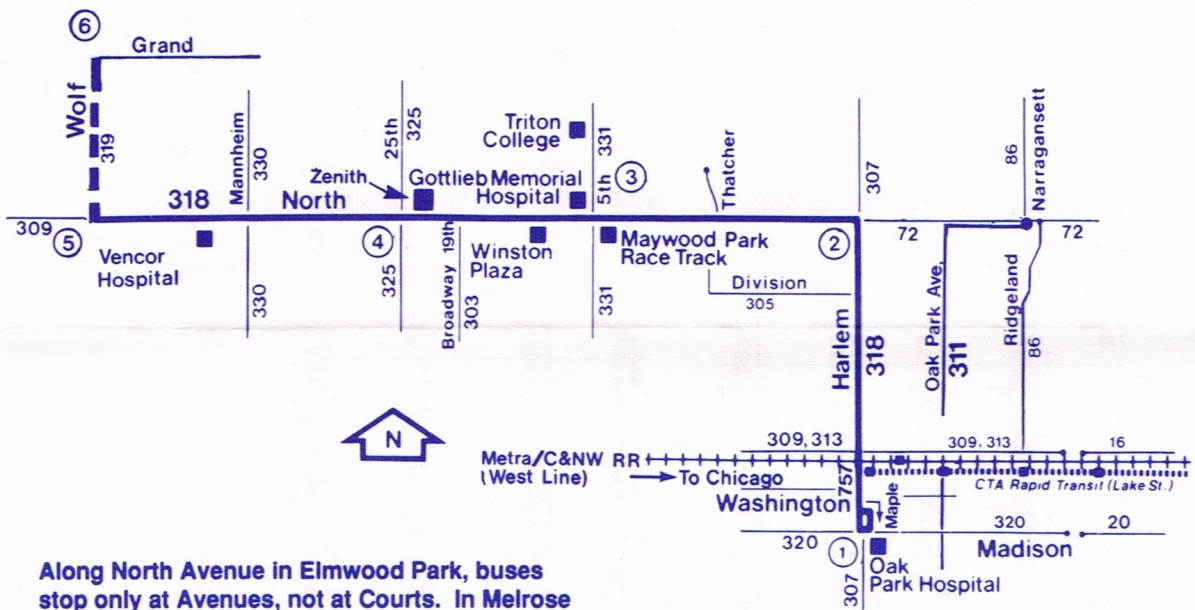

SUNDAY - WESTBOUND

① HARLEM MADISON	② HARLEM NORTH	③ NORTH FIFTH	④ NORTH 25TH AVE.	⑤ WOLF NORTH
6:55am	7:02am	7:08am	7:13am	7:17am
7:25	7:32	7:38	7:43	7:47
-	A11:16	10:23	10:29	10:33
-	A12:16pm	11:23	11:29	11:33
-	A 1:16	12:23pm	12:29pm	12:33pm
1:37pm	A 1:16	1:23	1:29	1:33
-	A 1:46	1:53	1:59	2:03
-	A 2:16	2:23	2:29	2:33
2:37	A 2:46	2:53	2:59	3:03
-	A 3:16	3:23	3:29	3:33
-	A 4:16	4:23	4:29	4:33
-	A 5:16	5:23	5:29	5:33
-	A 6:16	6:23	6:29	6:33
7:08	7:17	7:24	7:29	7:33
9:02	9:12	9:19	9:24	9:28
9:22 HI	9:32 I	9:39 I	9:44 I	9:48 I
9:42	9:52	9:59	10:04	10:08
10:02	10:12	10:19	10:24	10:28
10:32	10:42	10:49	10:54	10:58
11:02	11:12	11:19	11:24	11:28

SUNDAY - EASTBOUND

⑤ WOLF NORTH	④ NORTH 25TH AVENUE	③ NORTH FIFTH	② NORTH HARLEM	① MADISON HARLEM
6:27am	6:32am	6:37am	6:44am	6:52am
6:57	7:02	7:07	7:14	7:22
7:27	7:32	7:37	7:44	7:52
9:40	9:45	9:51	9:58 A	-
10:40	10:45	10:51	10:58 A	-
11:40	11:45	11:51	11:58 A	-
12:40pm	12:45pm	12:51pm	12:58pm A	-
1:40	1:45	1:51	1:58 A	-
2:40	2:45	2:51	2:58 A	-
3:40	3:45	3:51	3:58 A	-
4:40	4:45	4:51	4:58 A	-
5:40	5:45	5:51	5:58 A	-
6:40	6:45	6:50	6:57	7:06pm
10:42	10:47	10:52	10:59	11:07 B
11:02	11:07	11:12	11:19	11:27 B
11:32	11:37	11:42	11:49	11:57 B
11:52	11:57	12:02am	12:09am	12:17am B
12:12am	12:17am	12:22	12:29	12:37 B

Sunday service will be operated on New Year's Day, Memorial Day, July 4th and Labor Day.
No service on Thanksgiving Day or Christmas Day.

A - Comes from or continues to Route 311 (Oak Park Avenue).
B - Serves Desplaines Terminal upon request.
D - Continues via Route 307 (Harlem Avenue). Board at southbound bus stop.
H - Comes from Route 307 (Harlem Avenue).
I - These trips are inaccessible to persons with disabilities.