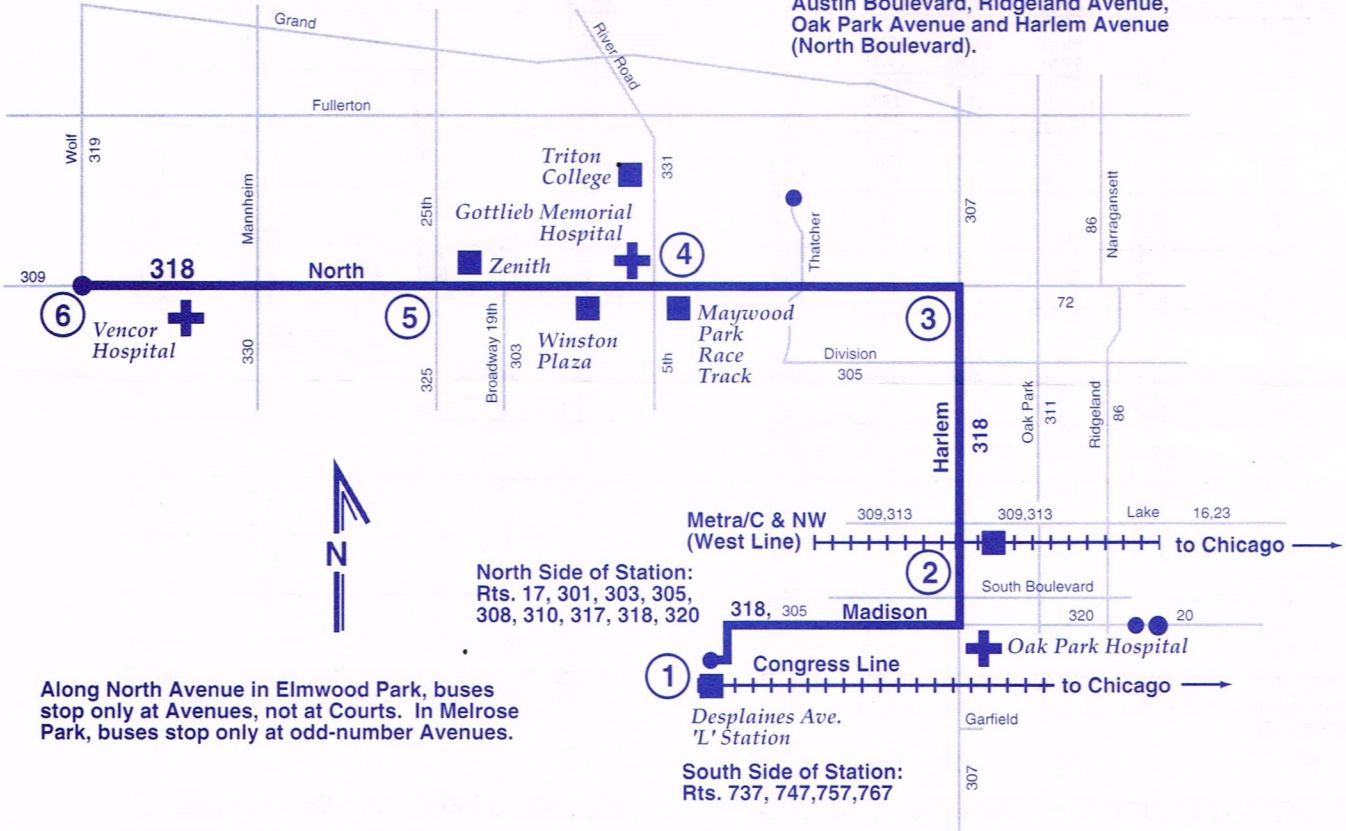

### SUNDAY - EASTBOUND

⑥	⑤	④	③	②	①
NORTH WOLF	NORTH 25TH	NORTH FIFTH	NORTH HARLEM	HARLEM SOUTH BLVD	DESPLAINES RAPID TRANSIT STATION
6:28am	6:33am	6:38am	6:45am	6:51am	6:57am
6:58	7:03	7:08	7:15	7:21	7:27
7:28	7:33	7:38	7:45	7:51	7:57
7:58	8:03	8:08	8:15	8:21	8:27
9:40	9:45	9:51	9:58 B	-	-
10:40	10:45	10:51	10:58 B	-	-
11:40	11:45	11:51	11:58 B	-	-
12:40pm	12:45pm	12:51pm	12:58pm B	-	-
1:40	1:45	1:51	1:58 B	-	-
2:40	2:45	2:51	2:58 B	-	-
3:40	3:45	3:51	3:58 B	-	-
4:40	4:45	4:51	4:58 B	-	-
5:40	5:45	5:51	5:58	-	-
6:40	6:44	6:49	6:56	7:03	7:09
10:42	10:47	10:52	10:59	11:05	11:10
11:02	11:07	11:12	11:19	11:25	11:30
11:32	11:37	11:42	11:49	11:55	12:00am
11:52	11:57	12:02am	12:09am	12:15am	12:20
12:12am	12:17am	12:22	12:29	12:35	12:40

A - Comes from Route 307 Harlem Avenue. Leaves Harlem Avenue CTA Station five (5) minutes earlier.

B - Through service to Route 311 Oak Park Avenue.

C - Comes from Route 311 Oak Park Avenue.

H - Through service to Route 307 Harlem Avenue. Board at southbound #307 bus stop at Harlem/North.

I - These trips are inaccessible to persons with disabilities.

Sunday service will operate on New Year's Day, Memorial Day, July 4th, Labor Day, Thanksgiving Day and Christmas Day.

CTA Replacement Service Route 23 operates on Lake Street stopping at Austin Boulevard, Ridgeland Avenue, Oak Park Avenue and Harlem Avenue (North Boulevard).

Along North Avenue in Elmwood Park, buses stop only at Avenues, not at Courts. In Melrose Park, buses stop only at odd-number Avenues.

North Side of Station:  
Rts. 17, 301, 303, 305,  
308, 310, 317, 318, 320