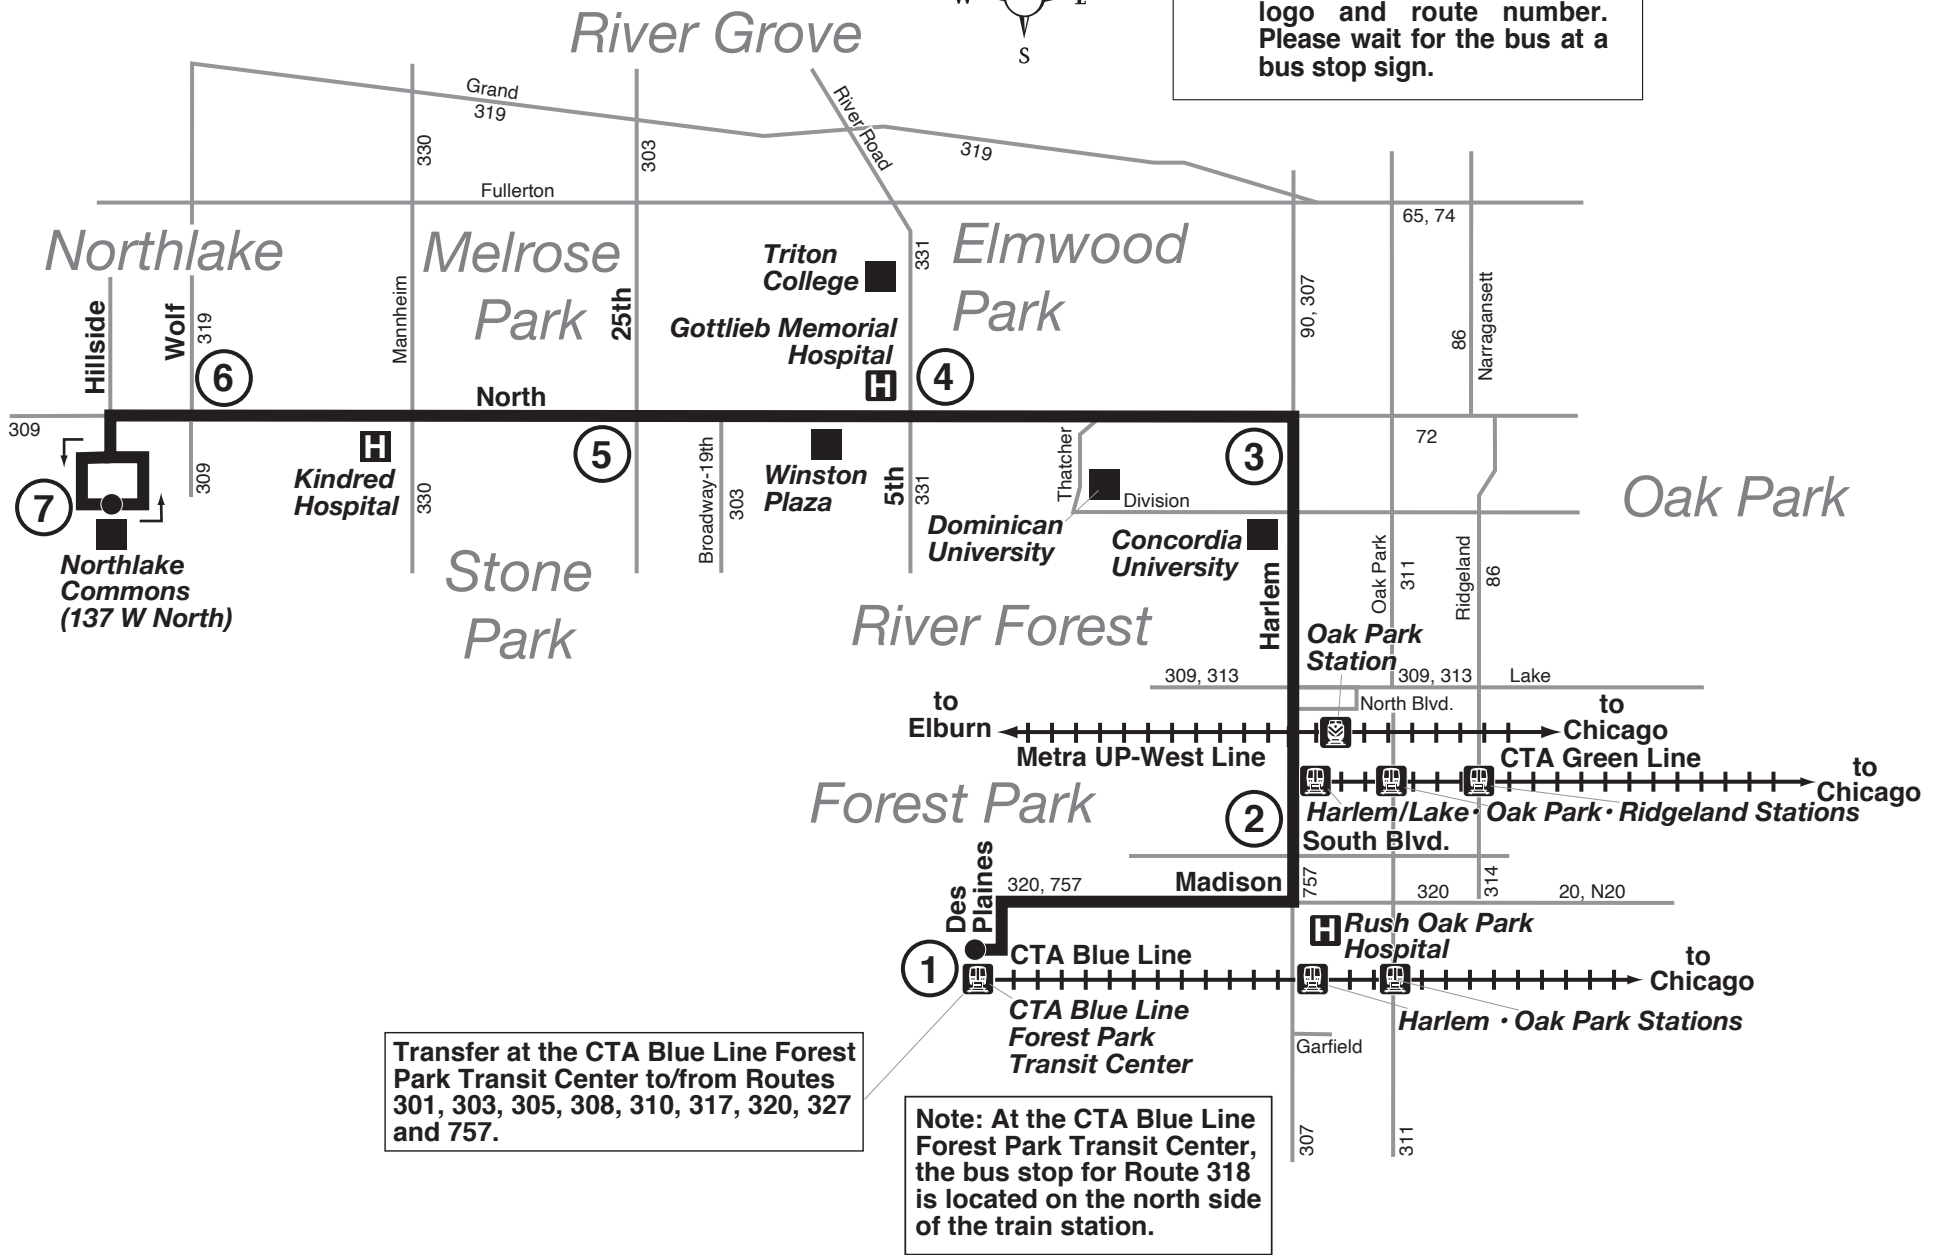

Route 318

Effective Date
May 19, 2019

PS Posted Stops Only
Buses on this route will stop to pick up and drop off passengers only at bus stop signs with the Pace logo and route number. Please wait for the bus at a bus stop sign.

Transfer at the CTA Blue Line Forest Park Transit Center to/from Routes 301, 303, 305, 308, 310, 317, 320, 327 and 757.

Note: At the CTA Blue Line Forest Park Transit Center, the bus stop for Route 318 is located on the north side of the train station.

PS -Posted Stops Only. Buses will stop at Posted Stops Only along the entire route. Sunday service will operate on New Year's Day, Memorial Day, Independence Day, Labor Day, Thanksgiving Day and Christmas Day.

PS Posted Stops Only
Buses on this route will stop to pick up and drop off passengers only at bus stop signs with the Pace logo and route number. Please wait for the bus at a bus stop sign.

318 West North Ave.