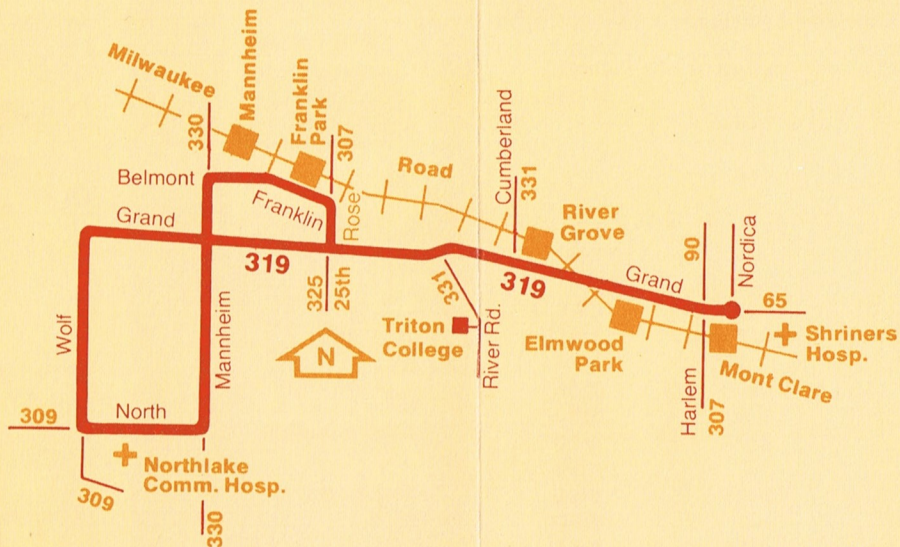

319 Weekdays—Eastbound

Wolf & North	Wolf & Grand	Mannheim & Grand	Franklin & Rose	Grand & Rose	Grand & Nordica
5:30am	—	5:40am	5:45am	5:48am	6:00am
6:00	—	6:10	6:15	6:18	6:35
6:30	6:35am	6:38	—	6:43	7:00
7:00	—	7:10	7:15	7:18	7:35
7:30	7:35	7:40	—	7:48	8:05
8:00	—	8:10	8:15	8:18	8:35
8:30	8:35	8:38	—	8:43	9:00
9:00	—	9:10	9:15	9:18	9:30
9:45	9:50	9:53	—	9:58	10:10
10:45	—	10:55	11:00	11:02	11:15
11:45	—	11:55	12:00pm	12:02pm	12:15pm
12:45pm	—	12:55pm	1:00	1:02	1:15
1:45	—	1:55	2:00	2:02	2:15
2:45	—	2:55	3:00	3:02	3:15
3:30	3:35pm	3:38	—	3:43	3:55
4:00	—	4:10	4:13	4:18	4:35
4:30	4:35	4:38	—	4:43	5:00
5:00	—	5:10	5:13	5:18	5:35
5:30	5:35	5:38	—	5:43	6:00
6:00	—	6:10	6:13	6:18	6:30
6:20	—	6:30	6:35	6:38	6:50

319

Grand Ave.

March 1978

Regional
Transportation
Authority

319 319 319 319 319

RTA Travel Information is a 24 hour facility. For better service, call during the off-peak hours.

In Chicago;
836-7000
 In the suburbs toll free;
800-972-7000

319 Saturdays—Westbound

Grand & Nordica 7:30am	Grand & Rose 7:44am	Grand & Mannheim 7:49am	Grand & Wolf 7:52am	Wolf & North 7:57am
Then every 60 minutes until				
6:30pm	6:44pm	6:49pm	6:52pm	6:57pm

319 Saturdays—Eastbound

Wolf & North 7:00am	Grand & Mannheim 7:08am	Grand & Rose 7:12am	Grand & Nordica 7:21am
Then every 60 minutes until			
7:00pm	7:08pm	7:12pm	7:21pm
No Saturday Service on Belmont and Franklin			

No Sunday or Holiday Service
For lost and found information call: 383-3073
Operated by: West Towns Bus Company