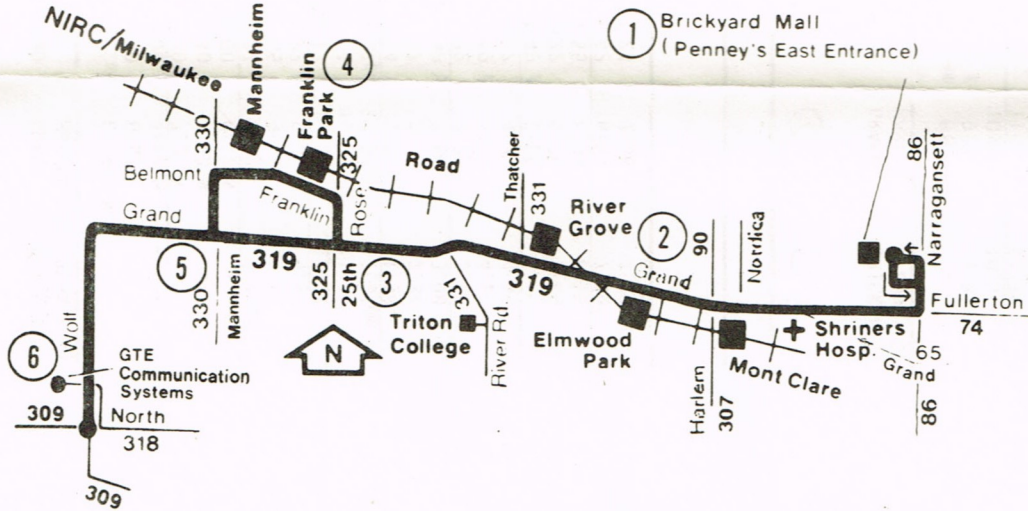

Operated by
SBD/West Towns
For lost and found
information call
383-3073

1 Brickyard Mall
(Penney's East Entrance)

Bus will stop upon signal to driver at any intersection
along the route where it is safe to do so.