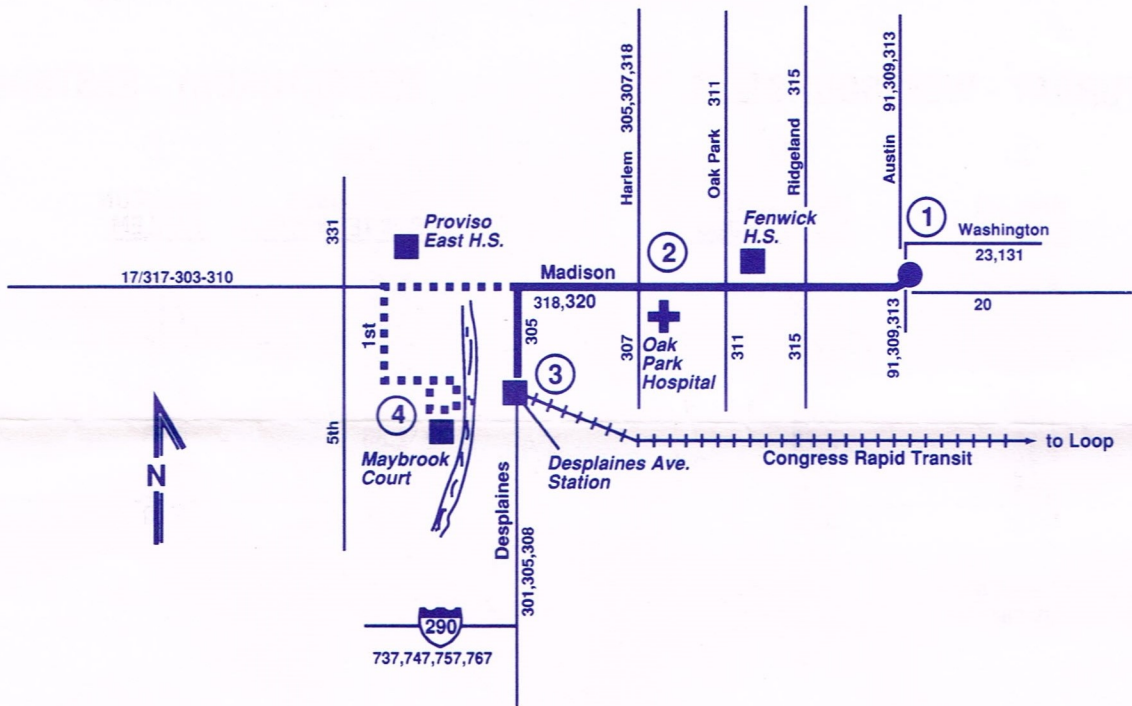

■■■■ Certain trips only.
See schedule.