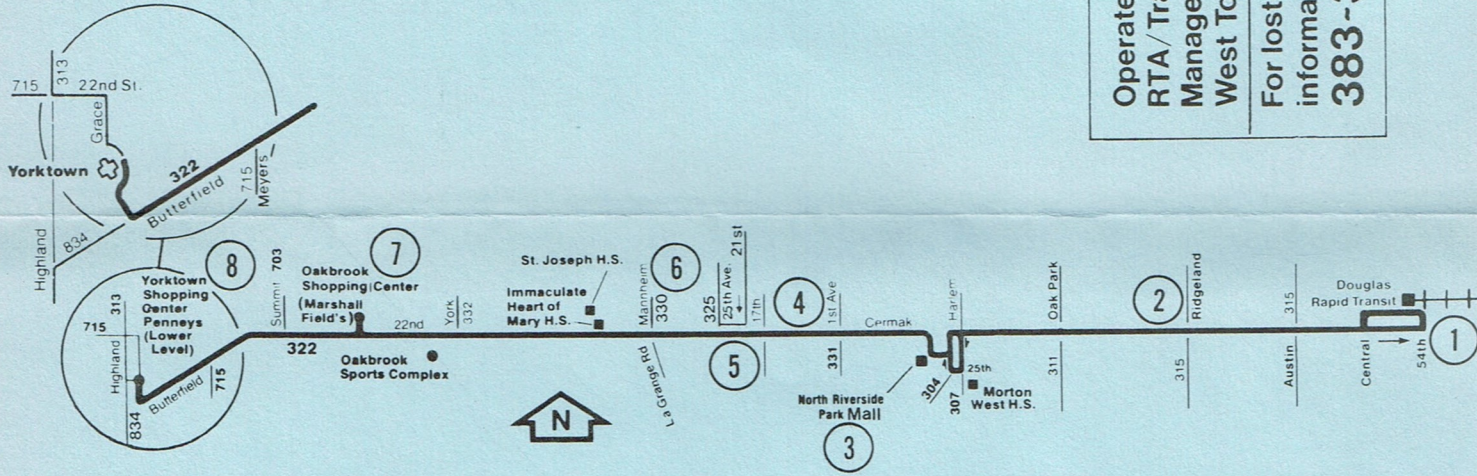

SUNDAY

WESTBOUND

1	2	3	4	5	6	7	8
54TH RAPID TRANSIT	CERMAK RIDGELAND	NORTH RIVERSIDE PARK MALL	CERMAK FIRST AVE	CERMAK 17 AV	CERMAK MANNHEIM	OAKBROOK CENTER	YORKTOWN CENTER
10:46am	10:52am	11:00am	11:05am	11:09am	11:13am	11:25am	11:35am
11:46	11:52	12:00pm	12:05pm	12:09pm	12:13pm	12:25pm	12:35pm
12:46pm	12:52pm	1:00	1:05	1:09	1:13	1:25	1:35
1:46	1:52	2:00	2:05	2:09	2:13	2:25	2:35
2:46	2:52	3:00	3:05	3:09	3:13	3:25	3:35
3:46	3:52	4:00	4:05	4:09	4:13	4:25	4:35
4:46	4:52	5:00	5:05	5:09	5:13	5:25	5:35
5:46	5:52	6:00	6:05	6:09	6:13	6:20 Y	-

Y = York/22nd

SUNDAY

EASTBOUND

8	7	6	5	4	3	2	1
YORKTOWN CENTER	OAKBROOK CENTER	CERMAK MANNHEIM	CERMAK 17 AV	CERMAK FIRST AVE	NORTH RIVERSIDE PARK MALL	CERMAK RIDGELAND	54TH RAPID TRANSIT
11:13am	11:23am	11:34am	11:38am	11:42am	11:50	11:58	12:04pm
12:13pm	12:23pm	12:34pm	12:38pm	12:42pm	12:50pm	12:58pm	1:04
1:13	1:23	1:34	1:38	1:42	1:50	1:58	2:04
2:13	2:23	2:34	2:38	2:42	2:50	2:58	3:04
3:13	3:23	3:34	3:38	3:42	3:50	3:58	4:04
4:13	4:23	4:34	4:38	4:42	4:50	4:58	5:04
5:13	5:23	5:34	5:38	5:42	5:50	5:58	6:04
6:05	6:15	6:26	6:30	6:34	6:42	6:47	6:55

Sunday service will operate on Memorial Day, 4th of July, and Labor Day.

No service on New Year's Day, Thanksgiving or Christmas west of North Riverside Park Mall. For service east of the Mall on these days, see Combined #25, #304, #322 Timetable.

Operated by
**RTA/Transit
 Management of
 West Towns**

For lost and found
 information call
383-3073

West of Harlem, bus will stop upon signal to driver at any intersection along the route where it is safe to do so. East of Harlem bus will stop only at posted stops.