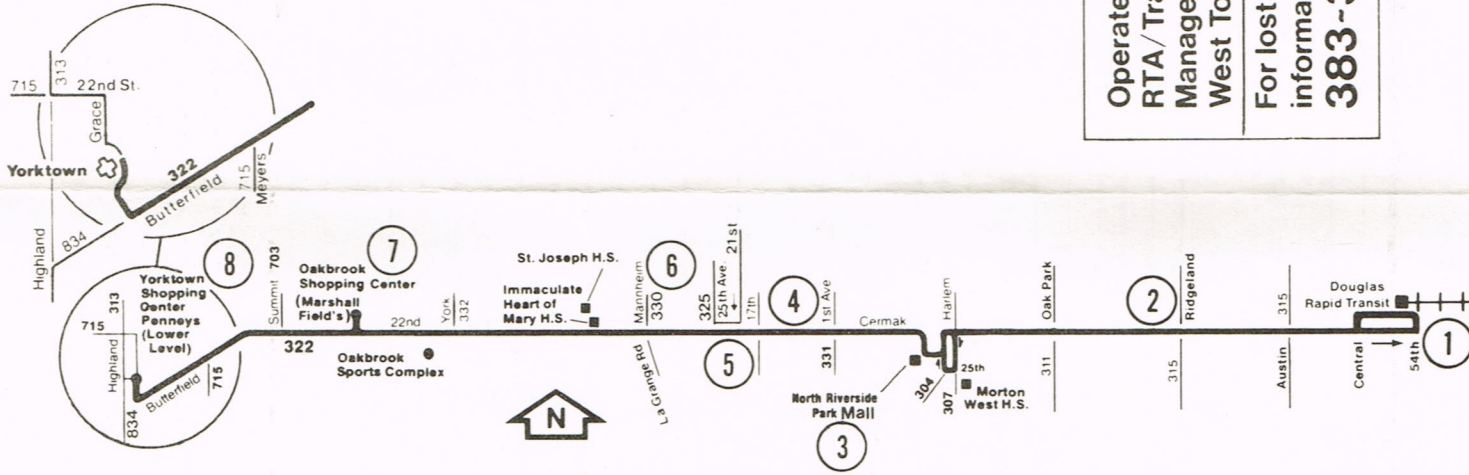

Operated by
RTA/Transit
Management of
West Towns

For lost and found
information call
383-3073

West of Harlem, bus will stop upon signal to driver at any intersection along the route where it is safe to do so. East of Harlem bus will stop only at posted stops.