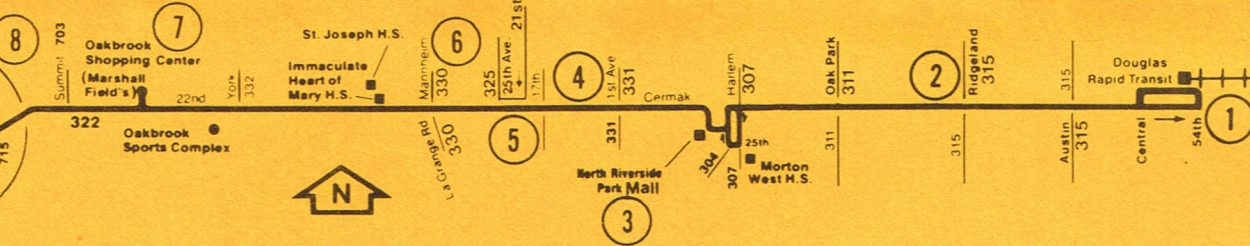

Operated by
SBD/Transit
Management of
West Towns

For lost and found
information call
383-3073