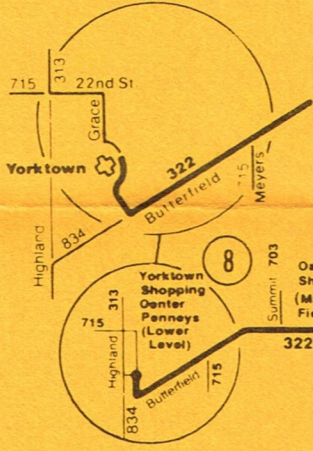

Operated by
SBD/Transit
Management of
West Towns

For lost and found
information call
383-3073