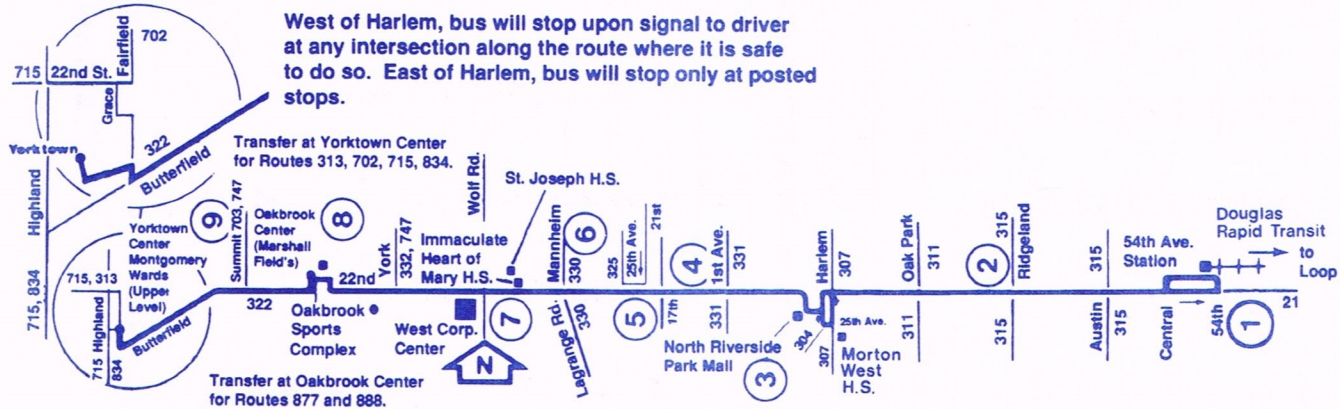

Sunday service will operate on New Year's Day, Memorial Day, Fourth of July, and Labor Day.

No service on Thanksgiving Day or Christmas Day west of North Riverside Park Mall.

For service east of the Mall on these days, see the #25 - #304 - #322 combined timetable.

For additional service between North Riverside Park Mall and 54th Avenue Rapid Transit Station, see the #25 - #304 - #322 combined timetable.