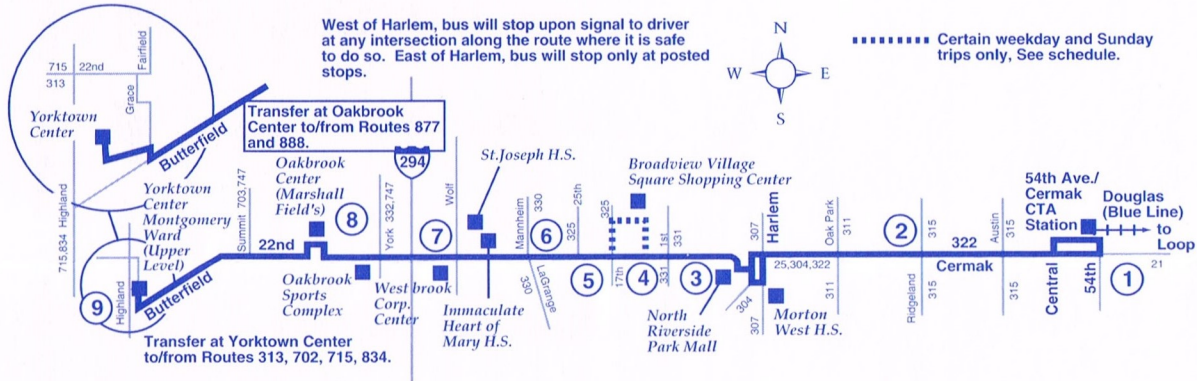

**North Riverside
Park Mall**

**Westbrook Corp.
Center**

Oakbrook Center

Yorktown Center

August 23, 1998

Daily Service

ROUTE 322 CERMAK ROAD/22ND STREET

WEEKDAY - WESTBOUND

D - Trip departs Harlem / 25th at 2:37pm and operates via Harlem - Cermak and then resumes regular routing. Trip does not enter North Riverside Park Mall.

K - Westbound trip enters Broadview Village Square Shopping Center at 14th Street and will only stop at Target and Super K-Mart. Eastbound trip departs Super K-Mart at Broadview Village Square one minute prior to time shown and operates via 17th - Cermak and then resumes regular routing.

For additional service between North Riverside Park Mall and the 54th Avenue CTA Station, see the Route 25/304/322 combined timetable.

K - Westbound trip enters Broadview Village Square Shopping Center at 14th Street and will only stop at Target and Super K-Mart.