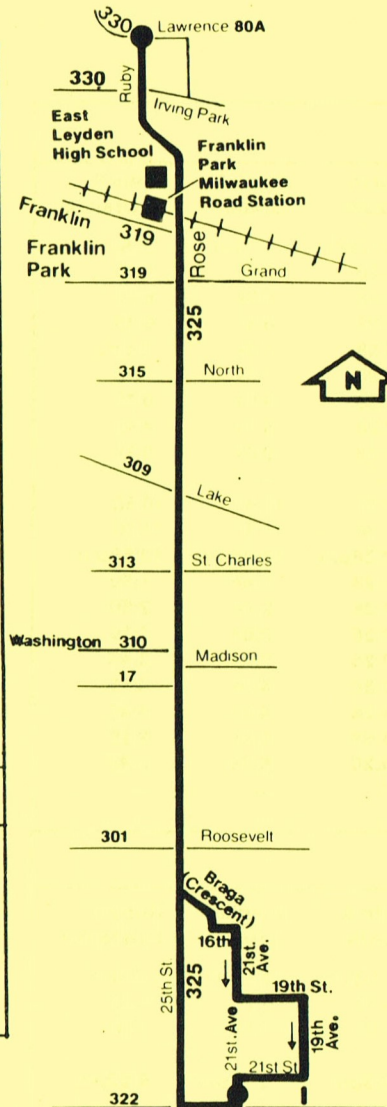

325 Southbound—Weekdays

Ruby & Lawrence	Rose & Grand	North & 25th	Lake & 25th	Madison & 25th	Roosevelt & 25th	Cermak & 21st Ave.
—	—	—	4:52am	4:56am	5:01am	5:06am
—	—	—	5:22	5:26	5:31	5:36
5:31am	5:42am	5:48am	5:52	5:56	6:01	6:06
6:01	6:12	6:18	6:22	6:26	6:31	6:36
6:31	6:42	6:48	6:52	6:56	7:01	7:06
7:01	7:12	7:18	7:22	7:26	7:31	7:36
7:31	7:42	7:48	7:52	7:56	8:01	8:06
8:01	8:12	8:18	8:22	8:26	8:31	8:36
8:31	8:42	8:48	8:52	8:56	9:01	9:06
9:01	9:12	9:18	9:22	—	—	—
9:54	10:00	10:06	10:09	10:12	10:16	10:20
10:54	11:00	11:06	11:09	11:12	11:16	11:20
11:54	12:00pm	12:06pm	12:09pm	12:12pm	12:16pm	12:20pm
12:54pm	1:00	1:06	1:09	1:12	1:16	1:20
1:54	2:00	2:06	2:09	2:12	2:16	2:20
—	—	—	2:52	2:56	3:01	3:06
2:54	3:00	3:06	3:09	3:12	3:16	3:20
3:31	3:42	3:48	3:52	3:56	4:01	4:06
4:01	4:12	4:18	4:22	4:26	4:31	4:36
4:31	4:42	4:48	4:52	4:56	5:01	5:06
5:01	5:12	5:18	5:22	5:26	5:31	5:36
5:31	5:42	5:48	5:52	5:56	6:01	6:06
6:01	6:12	6:18	6:22	—	—	—

325 Southbound—Saturday

Ruby & Lawrence	Franklin & Rose	25th & North	25th & Lake	25th & Madison	25th & Roosevelt	Cermak & 21st Ave.
—	—	—	6:12am	6:25am	6:30am	6:35am
7:00am	7:09am	7:17am	7:21	7:25	7:30	7:35
Then every hour until						
6:00pm	6:09pm	6:17pm	6:21pm	6:25pm	6:30pm	6:35pm

Operated by
West Towns Bus Company
For lost and found information call: **383-3073**
No Sunday or holiday service.

Bus will stop, upon signal to driver,
at any intersection along route
where it is safe.

RTA Travel Information is
a 24 hour facility.
For better service, call during
the off-peak hours.

In Chicago;
836-7000
In the suburbs
toll-free;
800-972-7000

The schedules, fares and other arrangements shown
in this timetable are subject to change. The Regional
Transportation Authority does not assume
responsibility for errors in timetables, nor for
inconvenience or damage resulting from delayed
trains or buses or failure to make connections.

Free transfers are available for use within each carrier's
system, with the exceptions of CTA and selected RTA
routes. For transfer between carriers an RTA Universal
Transfer must be purchased.