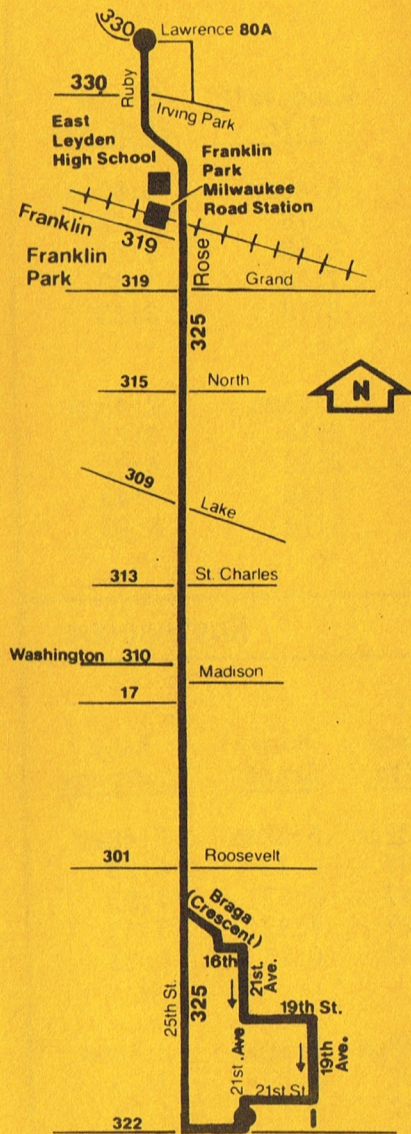

**Operated by
RTA / West Towns
For lost and found information
call: 383-3073**

**No Saturday,
Sunday or holiday service.**

**Bus will stop upon signal to
driver at any intersection along
the route where it is safe to do so.**

**RTA Travel Information is
a 24 hour facility.
For better service, call during
the off-peak hours.**

**In Chicago;
836-7000
In the suburbs
toll-free;
800-972-7000**

325

**Revised Service
January 25, 1982**

325 25TH AVENUE			SOUTHBOUND			
WEEKDAY						
<u>Ruby Lawrence</u>	<u>Rose Grand</u>	<u>North 25th</u>	<u>Lake 25th</u>	<u>Madison 25th</u>	<u>Roosevelt 25th</u>	<u>Cermak 25th Ave.</u>
-	-	-	5:36am	5:40am	5:45am	5:50am
5:50am	5:59am	6:05am	6:09	6:13	6:18	6:23
6:30	6:39	6:45	6:49	6:53	6:58	7:03
7:10	7:19	7:25	7:29	7:33	7:38	7:43
7:50	7:59	8:05	8:09	8:13	8:18	8:23
8:25	8:34	8:40	8:44	-	-	-
-	-	-	2:34pm	2:38pm	2:43pm	2:48pm
2:50pm	2:59pm	3:05pm	3:09	3:13	3:18	3:23
3:30	3:39	3:45	3:49	3:53	3:58	4:03
4:10	4:19	4:25	4:29	4:33	4:38	4:43
4:50	4:59	5:05	5:09	5:13	5:18	5:23
5:23	5:32	5:38	5:42	-	-	-

325 25TH AVENUE			NORTHBOUND			
WEEKDAY						
<u>Cermak 25th Ave.</u>	<u>Roosevelt 25th</u>	<u>Madison 25th</u>	<u>Lake 25th</u>	<u>North 25th</u>	<u>Rose Grand</u>	<u>Ruby Lawrence</u>
-	-	-	5:28am	5:32am	5:38am	5:48am
5:50am	5:54am	5:59am	6:03	6:07	6:13	6:23
6:30	6:34	6:39	6:43	6:47	6:53	7:03
7:10	7:14	7:19	7:23	7:27	7:33	7:43
7:50	7:54	7:59	8:03	8:07	8:13	8:23
8:25	8:29	8:34	8:37	-	-	-
-	-	-	2:28pm	2:32pm	2:38pm	2:48pm
2:50pm	2:54pm	2:59pm	3:03	3:07	3:13	3:23
3:30	3:34	3:39	3:43	3:47	3:53	4:03
4:10	4:14	4:19	4:23	4:27	4:33	4:43
4:50	4:54	4:59	5:03	5:07	5:13	5:23
5:23	5:27	5:32	5:36	-	-	-