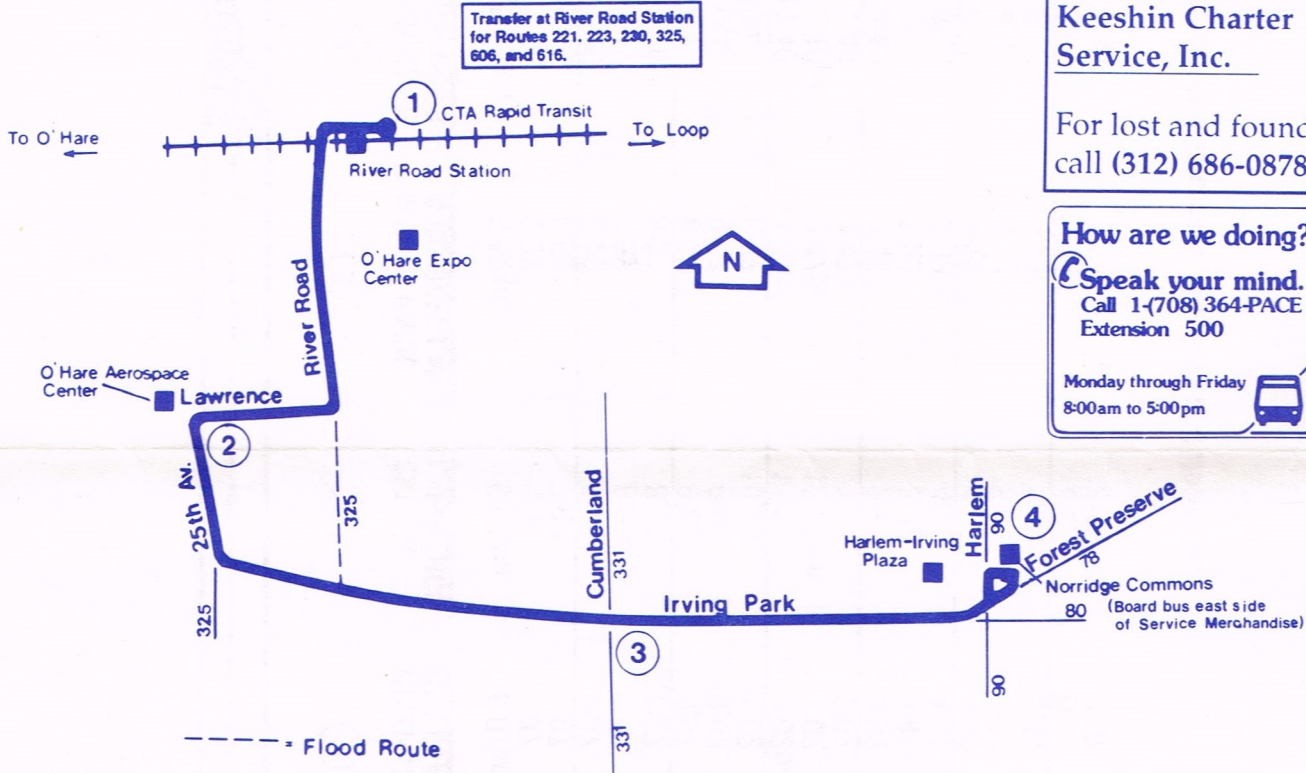

**ROUTE 326 WEST IRVING PARK**

**WEEKDAYS  
EASTBOUND**

①	②	③	④
<u>RIVER ROAD CTA STATION</u>	<u>25TH &amp; LAWRENCE</u>	<u>IRVING PARK &amp; CUMBERLAND</u>	<u>NORRIDGE COMMONS</u>
6:00am	6:09am	6:18am	-
6:15	6:24	6:33	6:41am
6:45	6:54	7:03	7:11
7:15	7:24	7:33	7:41
7:45	7:54	8:03	8:11
8:15	8:24	8:33	8:41
8:45	8:54	9:02	9:09
9:15	9:24	9:32	9:39
10:15	10:24	10:32	10:39
11:15	11:24	11:32	11:39
12:15pm	12:24pm	12:32pm	12:39pm
1:15	1:24	1:32	1:39
2:15	2:24	2:32	2:39
3:15	3:24	3:32	3:39
3:45	3:54	4:02	4:09
4:15	4:25	4:34	4:42
4:45	4:55	5:04	5:12
5:15	5:25	5:34	5:42
5:45	5:55	6:04	6:34
6:15	6:22	6:29	6:37
7:15	7:22	7:29	7:37

**WEEKDAYS  
WESTBOUND**

④	③	②	①
<u>NORRIDGE COMMONS</u>	<u>IRVING PARK &amp; CUMBERLAND</u>	<u>25TH &amp; LAWRENCE</u>	<u>RIVER ROAD CTA STATION</u>
5:45am	5:52am	6:00am	6:07am
-	6:22	6:30	6:37
6:45	6:52	7:00	7:07
7:15	7:22	7:30	7:37
7:45	7:52	8:00	8:07
8:15	8:22	8:30	8:37
8:45	8:52	9:00	9:07
9:40	9:47	9:55	10:02
10:40	10:47	10:55	11:02
11:40	11:47	11:55	12:02pm
12:40pm	12:47pm	12:55pm	1:02
1:40	1:47	1:55	2:02
2:40	2:47	2:55	3:02
3:15	3:23	3:32	3:41
3:45	3:53	4:02	4:11
4:15	4:23	4:32	4:41
4:45	4:53	5:02	5:11
5:15	5:23	5:32	5:41
5:45	5:53	6:02	6:11
6:45	6:52	6:59	7:07

**No service Saturdays, Sundays and Holidays.**

**NOTE: When underpass at Irving Park & the Soo Line railroad is flooded, Route 326 will operate via River Road between Irving Park and Lawrence. Passengers to or from stops along 25th Avenue or Lawrence should use Route 325.**