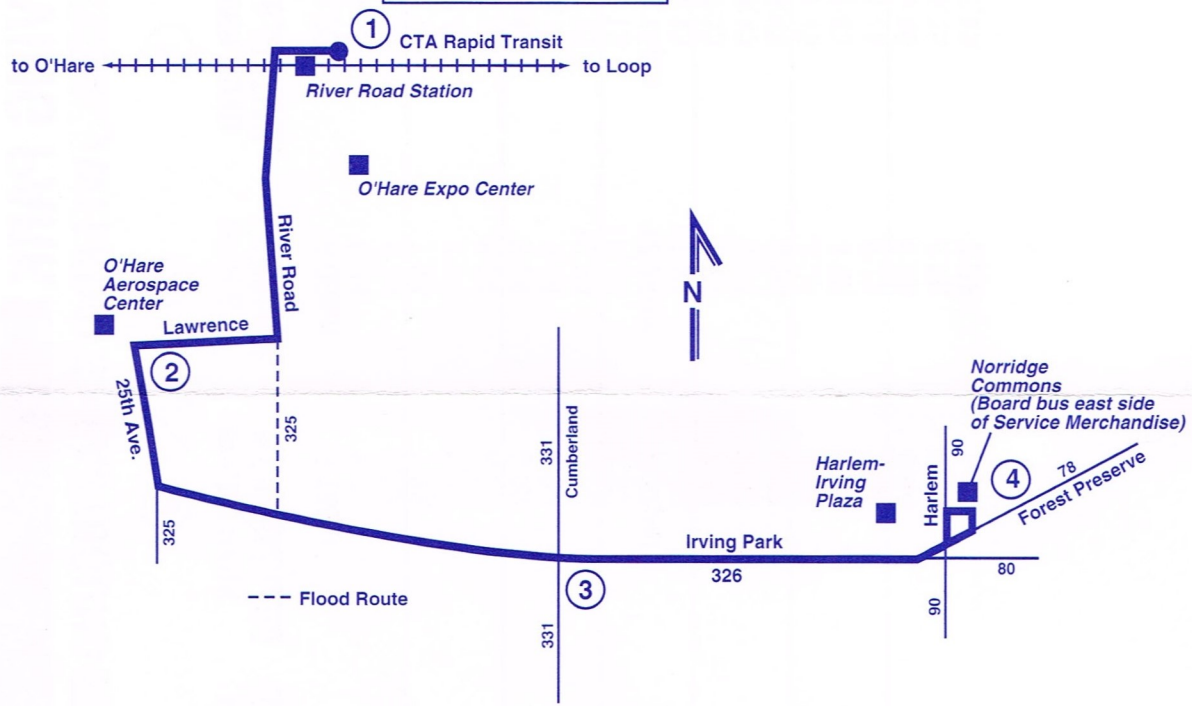

## WEEKDAYS - WESTBOUND

④	③	②	①
<u>NORRIDGE COMMONS</u>	<u>IRVING PARK &amp; CUMBERLAND</u>	<u>25TH &amp; LAWRENCE</u>	<u>RIVER ROAD CTA STATION</u>
-	-	-	-
5:45am	5:52am	6:00am	6:07am
-	6:22	6:30	6:37
6:45	6:52	7:00	7:07
7:15	7:22	7:30	7:37
7:45	7:52	8:00	8:07
8:15	8:22	8:30	8:37
8:45	8:52	9:00	9:07
9:40	9:47	9:55	10:02
10:40	10:47	10:55	11:02
11:40	11:47	11:55	12:02pm
12:40pm	12:47pm	12:55pm	1:02
1:40	1:47	1:55	2:02
2:40	2:47	2:55	3:02
3:15	3:23	3:32	3:41
3:45	3:53	4:02	4:11
4:15	4:23	4:32	4:41
4:45	4:53	5:02	5:11
5:15	5:23	5:32	5:41
5:45	5:53	6:02	6:11
6:45	6:52	6:59	7:07

## WEEKDAYS - EASTBOUND

①	②	③	④
<u>RIVER ROAD CTA STATION</u>	<u>25TH &amp; LAWRENCE</u>	<u>IRVING PARK &amp; CUMBERLAND</u>	<u>NORRIDGE COMMONS</u>
6:00am	6:09am	6:18am	-
6:15	6:24	6:33	6:41am
6:45	6:54	7:03	7:11
7:15	7:24	7:33	7:41
7:45	7:54	8:03	8:11
8:15	8:24	8:33	8:41
8:45	8:54	9:02	9:09
9:15	9:24	9:32	9:39
10:15	10:24	10:32	10:39
11:15	11:24	11:32	11:39
12:15pm	12:24pm	12:32pm	12:39pm
1:15	1:24	1:32	1:39
2:15	2:24	2:32	2:39
3:15	3:24	3:32	3:39
3:45	3:54	4:02	4:09
4:15	4:25	4:34	4:42
4:45	4:55	5:04	5:12
5:15	5:25	5:34	5:42
5:45	5:55	6:04	6:12
6:15	6:22	6:29	6:37
7:15	7:22	7:29	7:37

**NOTE:** When the underpass at Irving Park & the Wisconsin Central railroad is flooded, Route 326 will operate via River Road between Irving Park and Lawrence. Passengers to or from stops along 25th Avenue or Lawrence should use Route 325.

**No service on Saturdays, Sundays and holidays.**

Transfer at River Road Station  
for Routes 221, 223, 230, 325,  
606, 610 and 616.

Bus Stops at posted  
stops only.