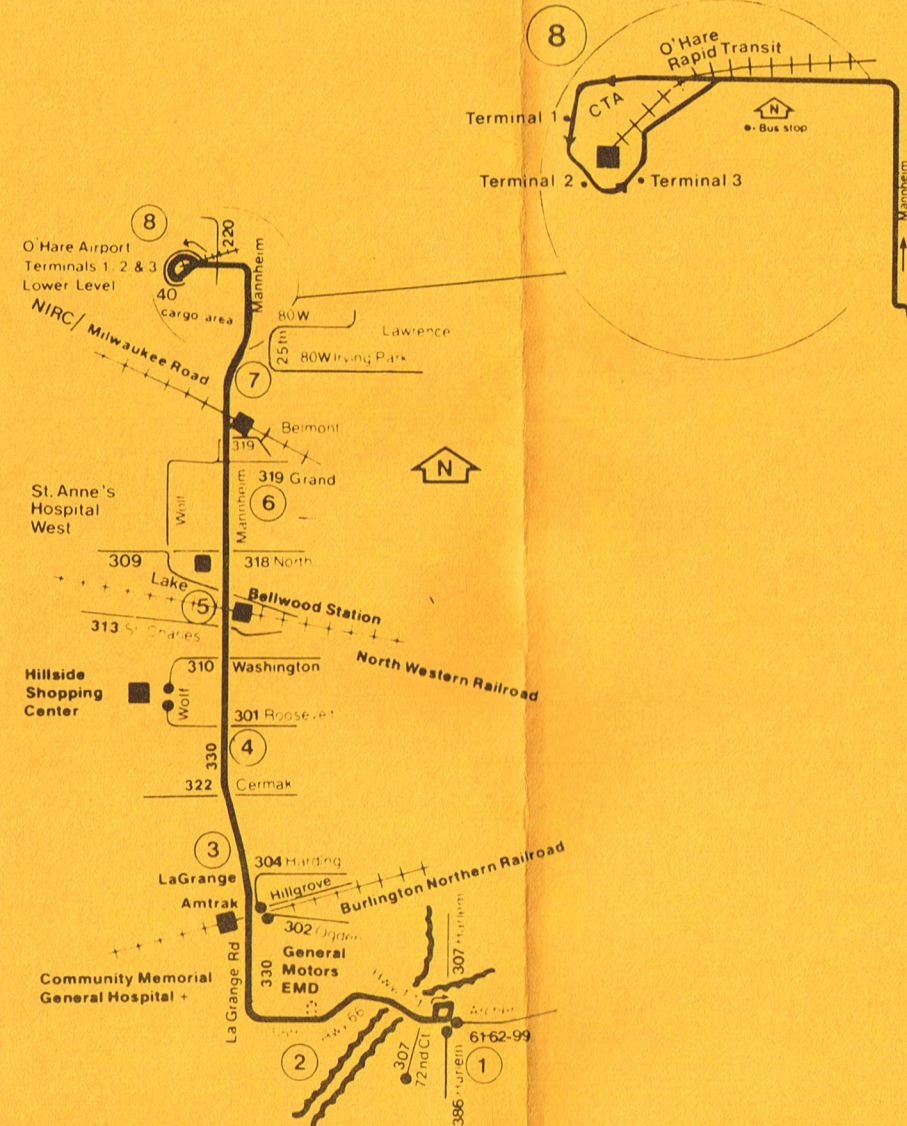

EXACT FARE REQUIRED EDITION 2

The schedules, fares and other information in this timetable are subject to change. The Regional Transportation Authority does not assume responsibility for errors in timetables, nor for inconvenience or damage resulting from delayed trains or buses or failure to make connections.