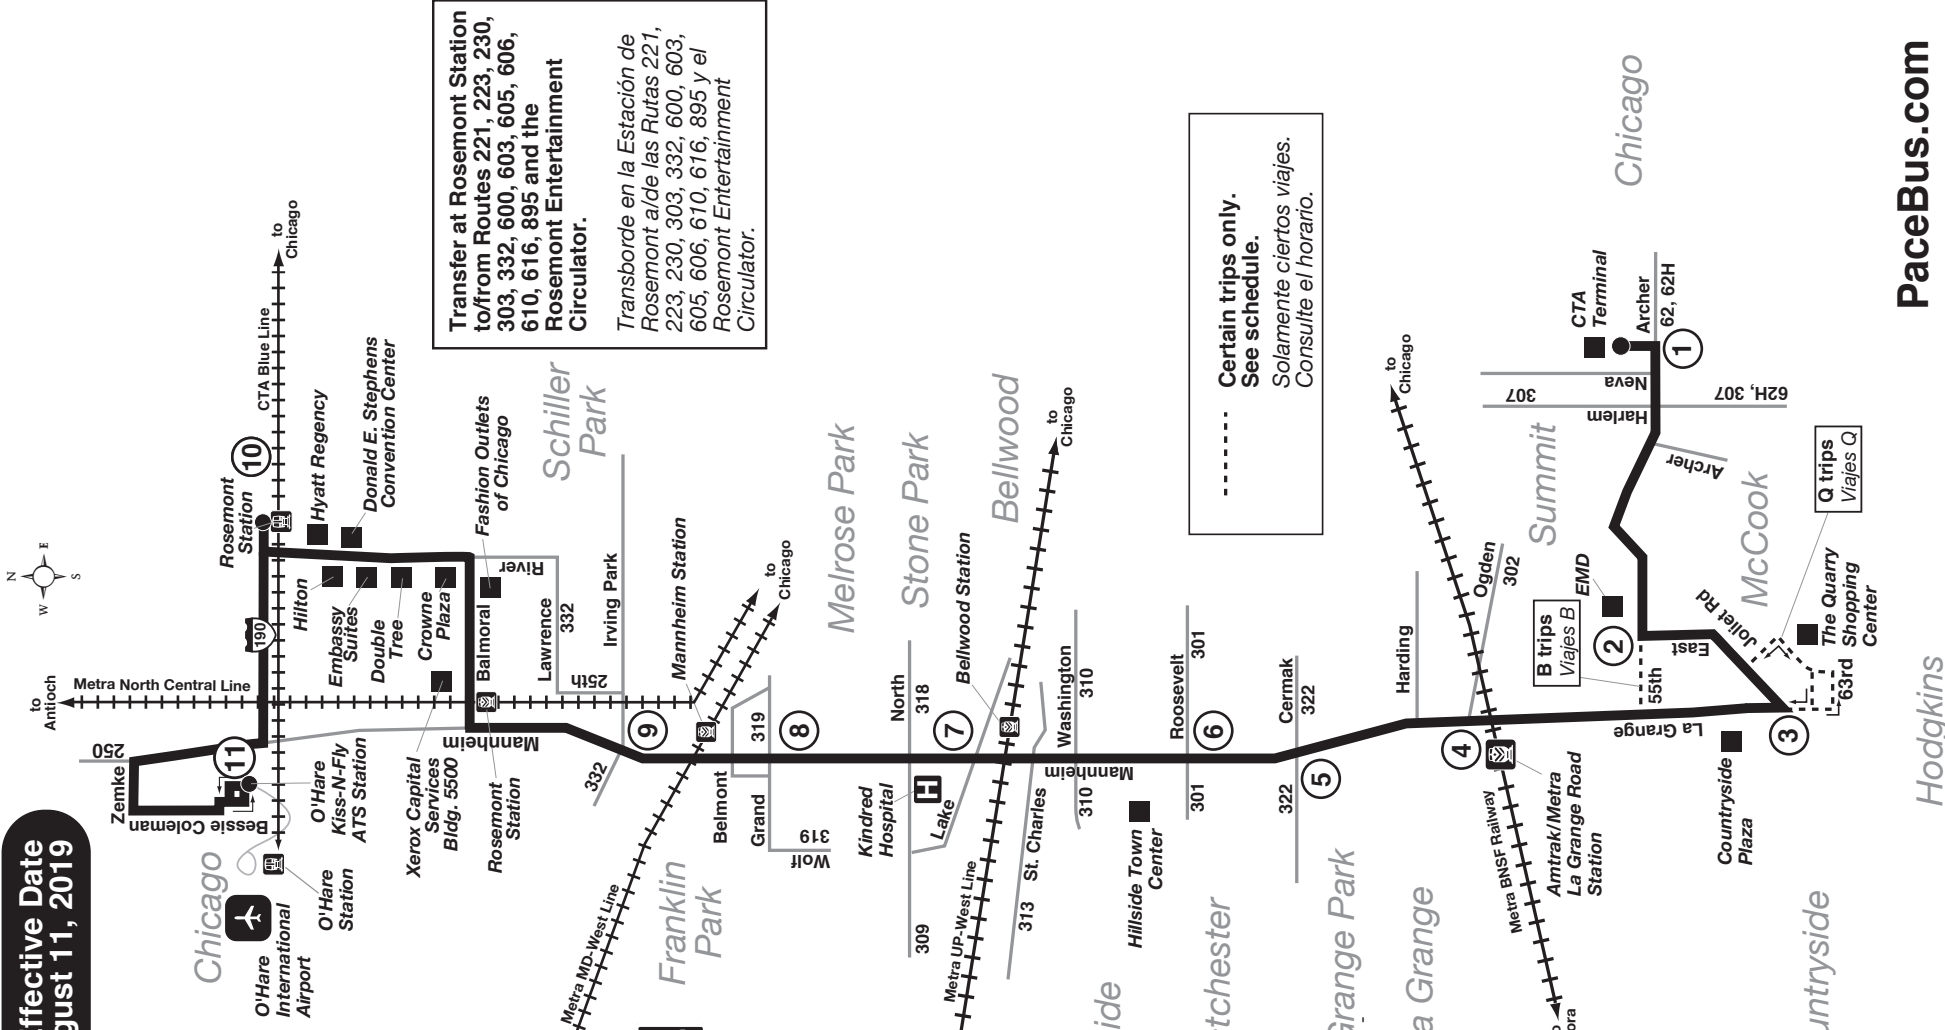

Q - Trip enters The Quarry Shopping Center. Unless otherwise noted, bus will stop upon signal to driver at any intersection along the route where it is safe to do so. Sunday service will operate on New Year's Day, Memorial Day, Independence Day, Labor Day, Thanksgiving Day and Christmas Day.

O - Viaje entra al Quarry Shopping Center. A menos que se indique de otra manera, el autobús parará al hacerle señal al conductor en cualquier intersección a lo largo de la ruta, siempre y cuando sea un lugar seguro para parar. Servicio de los Domingos estará en efecto el Día de Año Nuevo, Día Memorial, Día de Independencia (4 de Julio), Día Laboral (Labor Day), Día de Acción de Gracias (Thanksgiving), y el Día de Navidad.

At the O'Hare Kiss-N-Fly, passengers can transfer to the free Airport Transit System (ATS) to access all four terminals.
En el O'Hare Kiss-N-Fly, los pasajeros pueden trasladarse al Sistema de Transporte del Aeropuerto (ATS), que es gratis, para llegar a las cuatro terminales.

Todos los autobuses de Pace en esta ruta están equipados con portabicicletas.
El servicio de Pace es accesible para sillas de ruedas.

Transfer at Rosemont Station to/from Routes 221, 223, 230, 303, 332, 600, 603, 605, 606, 610, 616, 895 and the Rosemont Entertainment Circulator.
Transborde en la Estación de Rosemont a/de las Rutas 221, 223, 230, 303, 332, 600, 603, 605, 606, 610, 616, 895 y el Rosemont Entertainment Circulator.

330

Mannheim-La Grange Roads

All Pace service is wheelchair accessible.

pace

All Pace buses on this route are equipped with bike racks.

Major Destinations
Destinos mayores

- O'Hare Kiss-N-Fly ATS Station
- CTA Blue Line Rosemont Station
- Donald E. Stephens Convention Center
- Rosemont North Central Service Metra Station
- Amtrak/Metra BNSF Railway La Grange Road Station
- Countryside Plaza
- The Quarry Shopping Center
- Daily Service Servicio Diario

August 11, 2019
11 de Agosto de 2019