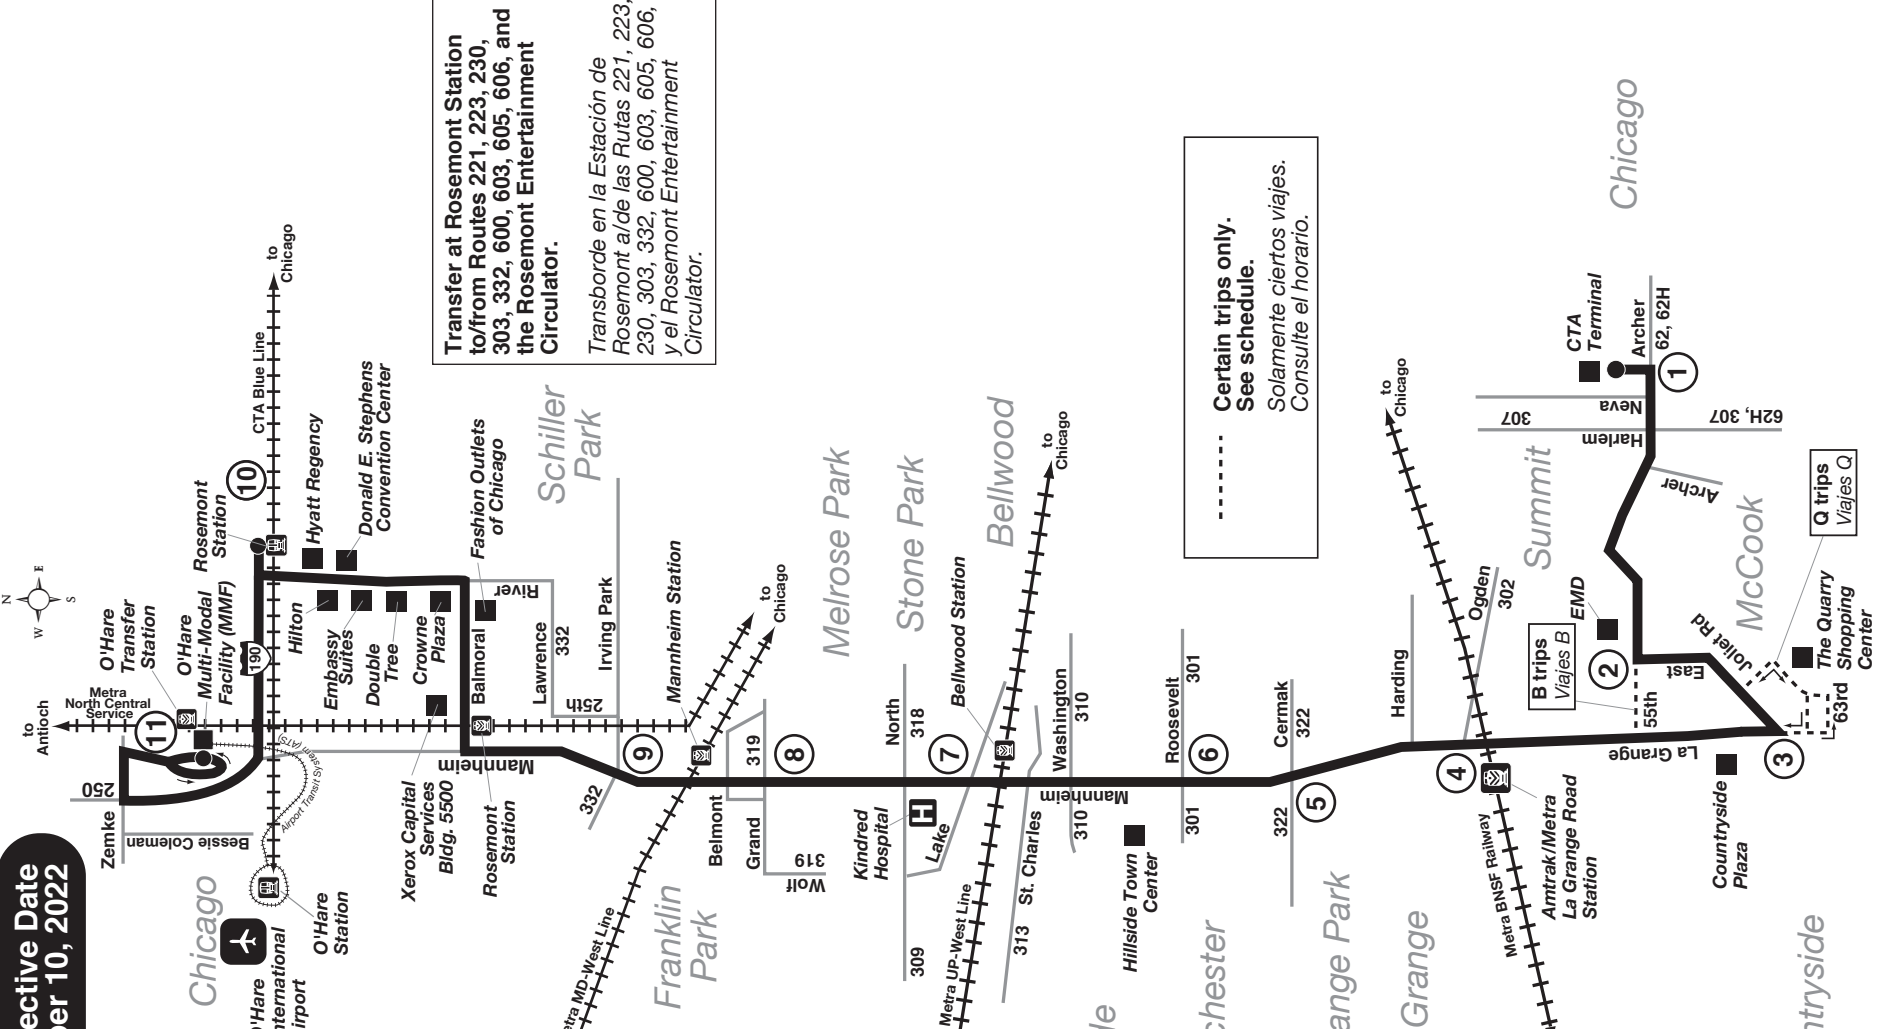

Route 330 Effective Date November 10, 2022

Transfer at O'Hare Multi-Modal Facility (MMF) to/from Route 250 and for access to/from all terminals via Airport Transit System (ATS).
Transbórdese al O'Hare Multi-Modal Facility (MMF) a/de Ruta 250 y para acceso a/de todas las terminales vía Airport Transit System (ATS).

Transfer at Rosemont Station to/from Routes 221, 223, 230, 303, 332, 600, 603, 605, 606, and the Rosemont Entertainment Circulator.
Transbórdese en la Estación de Rosemont a/de las Rutas 221, 223, 230, 303, 332, 600, 603, 605, 606, y el Rosemont Entertainment Circulator.

Todos los autobuses de Pace en esta ruta están equipados con portabicicletas.
El servicio de Pace es accesible para sillas de ruedas.

REGULAR FARE ROUTE
Use your Ventra® Card or exact fare in cash.
Driver Has No Change

Customers may use a Ventra Card, contactless bankcard, Ventra Ticket, Ride Free or Reduced Fare permit, or cash to pay fares on Pace fixed route services. Reduced fares are available for children (ages 7-11) and high school, junior high and grammar school students (ages 12-20) presenting a valid Ventra Student Riding Permit or valid school I.D. between 5:30am and 8:30pm on school days. Seniors 65 and older, people with disabilities and individuals with a valid Medicare card qualify for reduced fares. A valid RTA Reduced Fare Permit must be presented when using cash to pay a reduced fare. Eligible seniors and people with disabilities may ride fixed route services for free through the RTA Ride Free Program. Please contact the RTA at (312) 913-3110 for more information on free and reduced fares. Free rides are offered to children under 7 (max two children per fare paying adult), law enforcement officers and firefighters in full uniform or presenting a badge, and active duty military personnel in uniform. See the Pace Fare Guide for current fares, passes, restrictions and additional information. Visit ventrachicago.com or call 877-NOW-VENTRA to purchase and load value and passes onto your Ventra Card.

TRAVEL INFORMATION
For travel information:
RTA Travel Information Center
(312) 836-7000

For other information:
Pace Customer Relations
(847) 364-PACE (7223)

CARRIER INFORMATION
OPERATED BY: Pace West
For lost and found call (708) 344-7400

ADDITIONAL INFORMATION
The schedules, fares and other information in this timetable are subject to change. Pace does not assume responsibility for errors in timetables, nor for inconvenience or damage resulting from delayed trains or buses or failure to make connections. Unless otherwise noted, bus will stop upon signal to driver at any intersection along the route where it is safe to do so.

330 Mannheim-La Grange Roads

All Pace service is wheelchair accessible.

All Pace buses on this route are equipped with bike racks.

Major Destinations
Destinos mayores

- O'Hare Multi-Modal Facility (MMF)
- CTA Blue Line Rosemont Station
- Donald E. Stephens Convention Center
- Rosemont North Central Service Metra Station
- Amtrak/Metra BNSF Railway La Grange Road Station
- Countryside Plaza
- The Quarry Shopping Center
- Daily Service Servicio Diario

November 10, 2022
10 de Noviembre de 2022