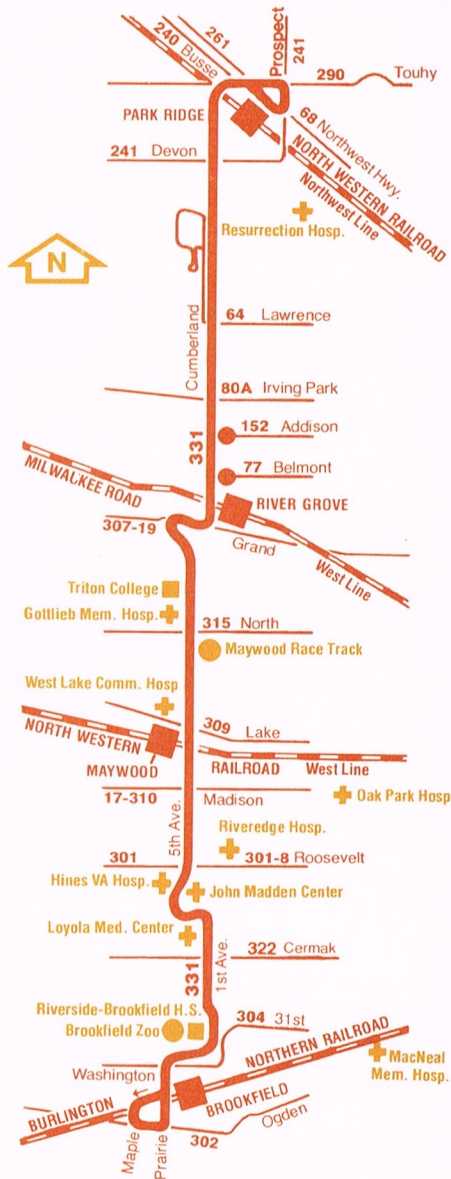

Operated by
West Towns Bus Company

For lost and found
information call 383-3073

No Sunday or holiday service

331

Cumberland/
5th Avenue

August 1978

Regional
Transportation
Authority

331 331 331 331 331 331 331 331 331 331