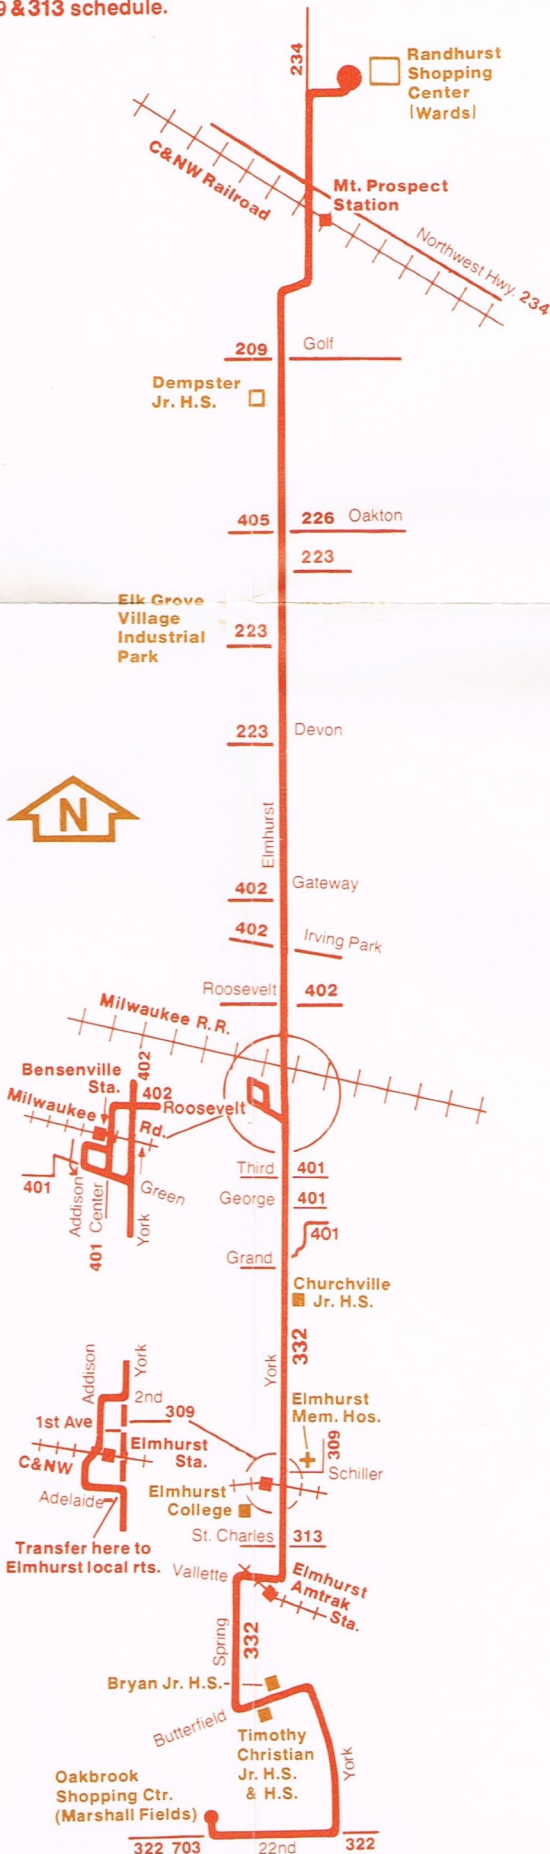

332 Southbound—Sundays & Holidays

Elmhurst C&NW	York & Butterfield	Oak Brook Ctr. (Fields)
9:32am	9:38am	9:52am
	then every hour until	
12:32pm	12:38pm	12:52pm
2:32	2:38	2:52
	then every hour until	
5:32pm	5:38pm	5:52pm

332 Northbound—Sundays & Holidays

Oak Brook Ctr. (Fields)	York & Butterfield	Elmhurst C&NW
10:00am	10:14am	10:20am
	then every hour until	
1:00	1:14	1:20
3:00	3:14	3:20
	then every hour until	
6:00pm	6:14pm	6:20pm

Service operates from Oak Park via Lake Street. See #309 & 313 schedule.

Operated by West Towns Bus Company
For lost and found information call 383-3073