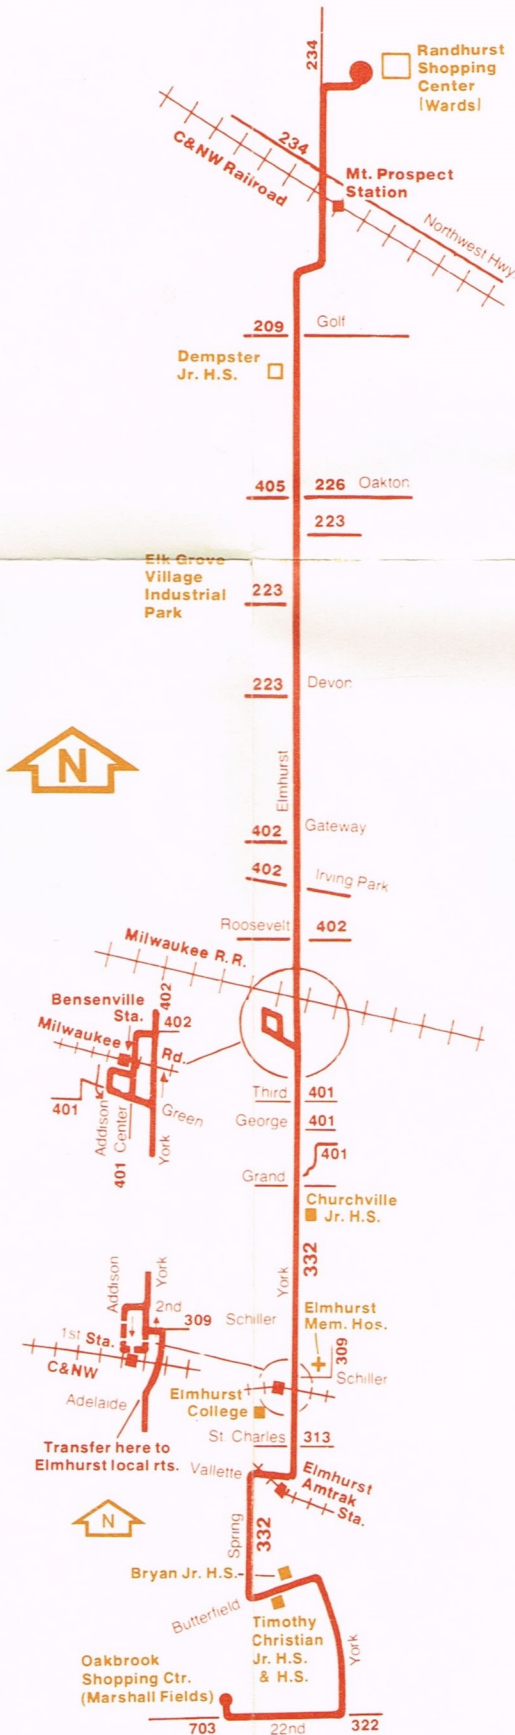

332 Southbound—Sundays & Holidays

Elmhurst C&NW	York & Butterfield	Oak Brook Ctr. (Fields)
9:32am	9:38am	9:52am
12:32pm	12:38pm	12:52pm
2:32	2:38	2:52
5:32pm	5:38pm	5:52pm

332 Northbound—Sundays & Holidays

Oak Brook Ctr. (Fields)	York & Butterfield	Elmhurst C&NW
10:00am	10:14am	10:20am
1:00	1:14	1:20
3:00	3:14	3:20
6:00pm	6:14pm	6:20pm

Service operates from Oak Park via Lake Street. See #309 & 313 schedule.