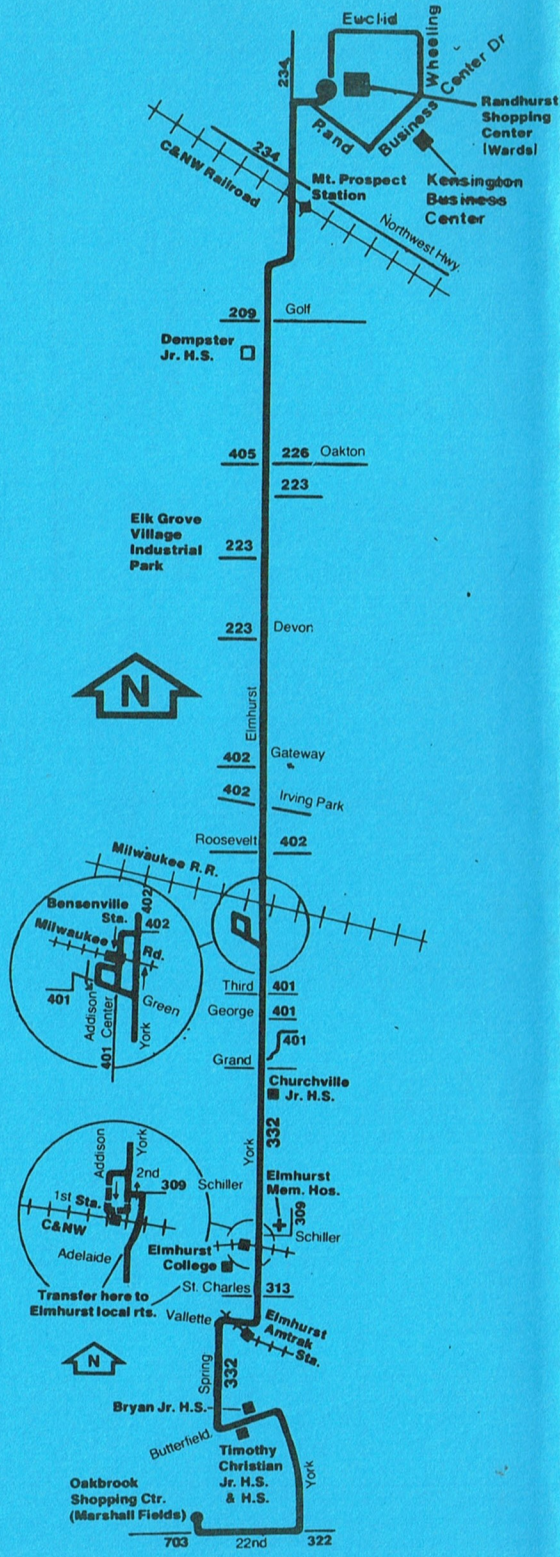

332 Southbound—Sundays & Holidays

Elmhurst C&NW	Oak Brook Ctr. (Fields)
9:32am 12:32pm 2:32 5:32pm	9:52am 12:52pm 2:52 5:52pm
	then every hour until 2:38 then every hour until 5:38pm

Service operates from Oak Park via Lake Street. See #309 & 313 schedule.

332 Northbound—Sundays & Holidays

Oak Brook Ctr. (Fields)	York & Butterfield	Elmhurst C&NW
10:00am 1:00 3:00 6:00pm	10:14am then every hour until 1:14 3:14 then every hour until 6:14pm	10:20am 1:20 3:20 6:20pm

Operated by West Towns Bus Company For lost and found information call 383-3073

RTA Travel Information is a 24 hour facility. For better service, call during the off-peak hours.

In Chicago;
836-7000
In the suburbs toll-free;
800-972-7000

The schedules, fares and other arrangements shown in this timetable are subject to change. The Regional Transportation Authority does not assume responsibility for errors in timetables, nor for inconvenience or damage resulting from delayed trains or buses or failure to make connections.

Free transfers are available for use within each carrier's system, with the exceptions of CTA and selected RTA routes. For transfer between carriers an RTA Universal Transfer must be purchased.

332 332

Revised Service

March 29, 1981

332

**Elmhurst/
York Rd**