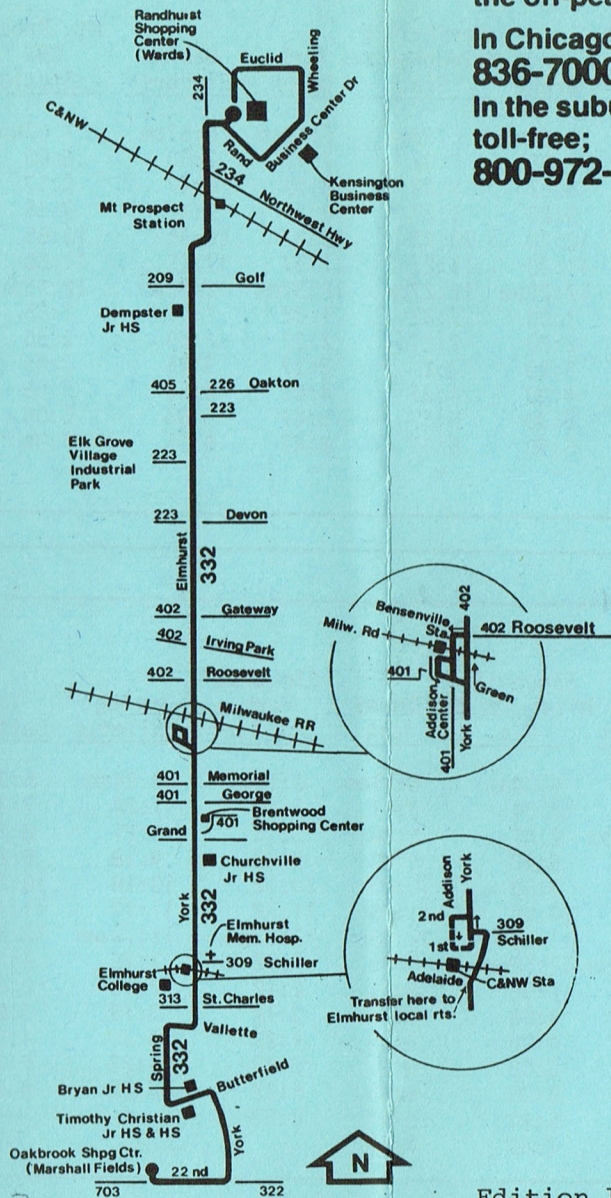

332 YORK NORTHBOUND			
SATURDAY			
Oakbrook Center	York Butterfld.	Spring Vallette	York Schiller
-	8:03am	8:10am	8:15am
8:41am	8:53	9:00	9:05
9:41	9:53	10:00	10:05
10:41	10:53	11:00	11:05
11:41	11:53	12:00pm	12:05pm
12:41pm	12:53pm	1:00	1:05
1:41	1:53	2:00	2:05
2:41	2:53	3:00	3:05
3:41	3:53	4:00	4:05
4:41	4:53	5:00	5:05
5:41	5:53	6:00	6:05

332 YORK SOUTHBOUND			
SATURDAY			
York Schiller	Spring Vallette	York Butterfld.	Oakbrook Center
8:10am	8:15am	8:22am	8:35am
9:10	9:15	9:22	9:35
10:10	10:15	10:22	10:35
11:10	11:15	11:22	11:35
12:10pm	12:15pm	12:22pm	12:35pm
1:10	1:15	1:22	1:35
2:10	2:15	2:22	2:35
3:10	3:15	3:22	3:35
4:10	4:15	4:22	4:35
5:10	5:15	5:22	5:35
6:05	6:10	6:17	-

RTA Travel Information is a 24 hour facility. For better service, call during the off-peak hours:

In Chicago; 836-7000
In the suburbs toll-free; 800-972-7000

332

Revised Service
January 25, 1982

332

Elmhurst/ York Rd

K - Via Kensington