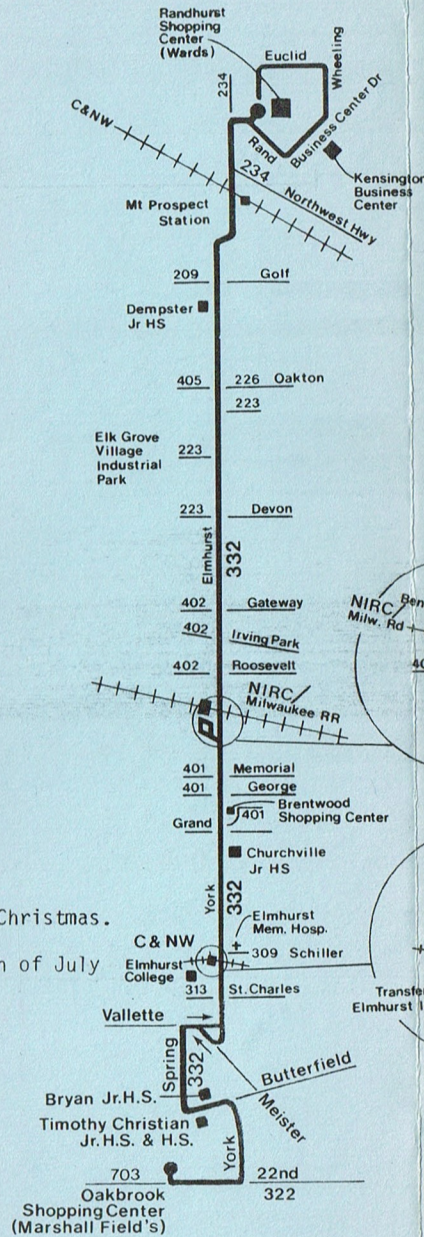

SUNDAY Southbound			
Elmhurst York Schiller	Spring Vallette	York Butterfield	Oakbrook Center
11:07am	11:11am	11:17am	11:27am
12:07pm	12:11pm	12:17pm	12:27pm
1:07	1:11	1:17	1:27
2:07	2:11	2:17	2:27
3:07	3:11	3:17	3:27
4:07	4:11	4:17	4:27
5:07	5:11	5:17	5:27

SUNDAY Northbound			
Oakbrook Center	York Butterfield	Spring Vallette	Elmhurst York Schiller
-	10:47am	10:53am	10:58pm
11:37am	11:47	11:53	11:58
12:37pm	12:47pm	12:53pm	12:58pm
1:37	1:47	1:53	1:58
2:37	2:47	2:53	2:58
3:37	3:47	3:53	3:58
4:37	4:47	4:53	4:58
5:29	5:39	5:45	5:50

No service on New Year's Day, Thanksgiving and Christmas.

Sunday service will operate on Memorial Day, 4th of July and Labor Day.

**Operated by
RTA / West Towns**

**For lost and found
information call: 383-3073**

**Bus will stop upon signal to
driver at any intersection along
the route where it is safe to do so.**

RTA Travel Information is a 24 hour facility. For better service, call during the off-peak hours.

In Chicago;
836-7000
In the suburbs
toll-free;
1-800-972-7000

RTA Travel Information Center is closed on major holidays. Please call a day or two ahead for holiday travel information.

332

Revised Service
November 8, 1982