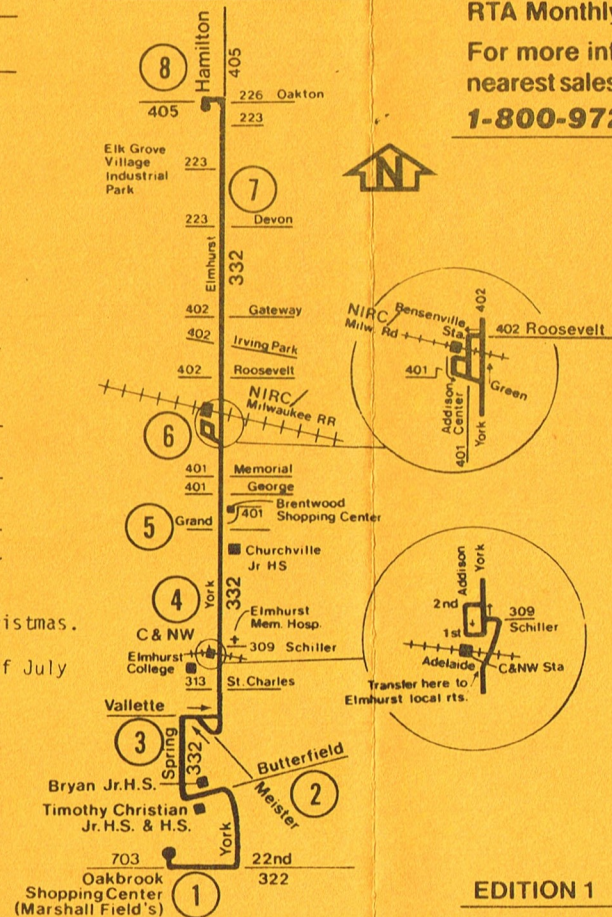

#332 ELMHURST/YORK

SUNDAY

NORTHBOUND

①	②	③	④
Oakbrook Center	York Butterfield	Spring Vallette	York Schiller
-	10:47am	10:53am	10:58am
11:37am	11:47	11:53	11:58
12:37pm	12:47pm	12:53pm	12:58pm
1:37	1:47	1:53	1:58
2:57	2:47	2:53	2:58
3:37	3:47	3:53	3:58
4:37	4:47	4:53	4:58
5:29	5:39	5:45	5:50

SOUTHBOUND

④	③	②	①
York Schiller	Spring Vallette	York Butterfield	Oakbrook Center
11:07am	11:11am	11:17am	11:27am
12:07pm	12:11pm	12:17pm	12:27pm
1:07	1:11	1:17	1:27
2:07	2:11	2:17	2:27
3:07	3:11	3:17	3:27
4:07	4:11	4:17	4:27
5:07	5:11	5:17	5:27

No service on New Year's Day, Thanksgiving and Christmas.

Sunday service will operate on Memorial Day, 4th of July and Labor Day.

Operated by
RTA/ West Towns

For lost and found
information call: 383-3073

Bus will stop upon signal to
driver at any intersection along
the route where it is safe to do so.

RTA West Towns Demonstration Fares
(Effective August 1, 1982)

Adult fare $ .60
RTA Transfer .40
Sunday Super Transfer 1.40

Senior Citizen and
handicapped fare* $ .25
RTA Transfer .25
Sunday Super Transfer .70

Student fare** $ .25
RTA Transfer .25

Children under age 7 FREE

*Those eligible for Special User fares include Senior Citizens & handicapped persons (with RTA Special User card)

**Students (high school age & younger with appropriate ID) to and from school only, during school hours; children ages 7-11.