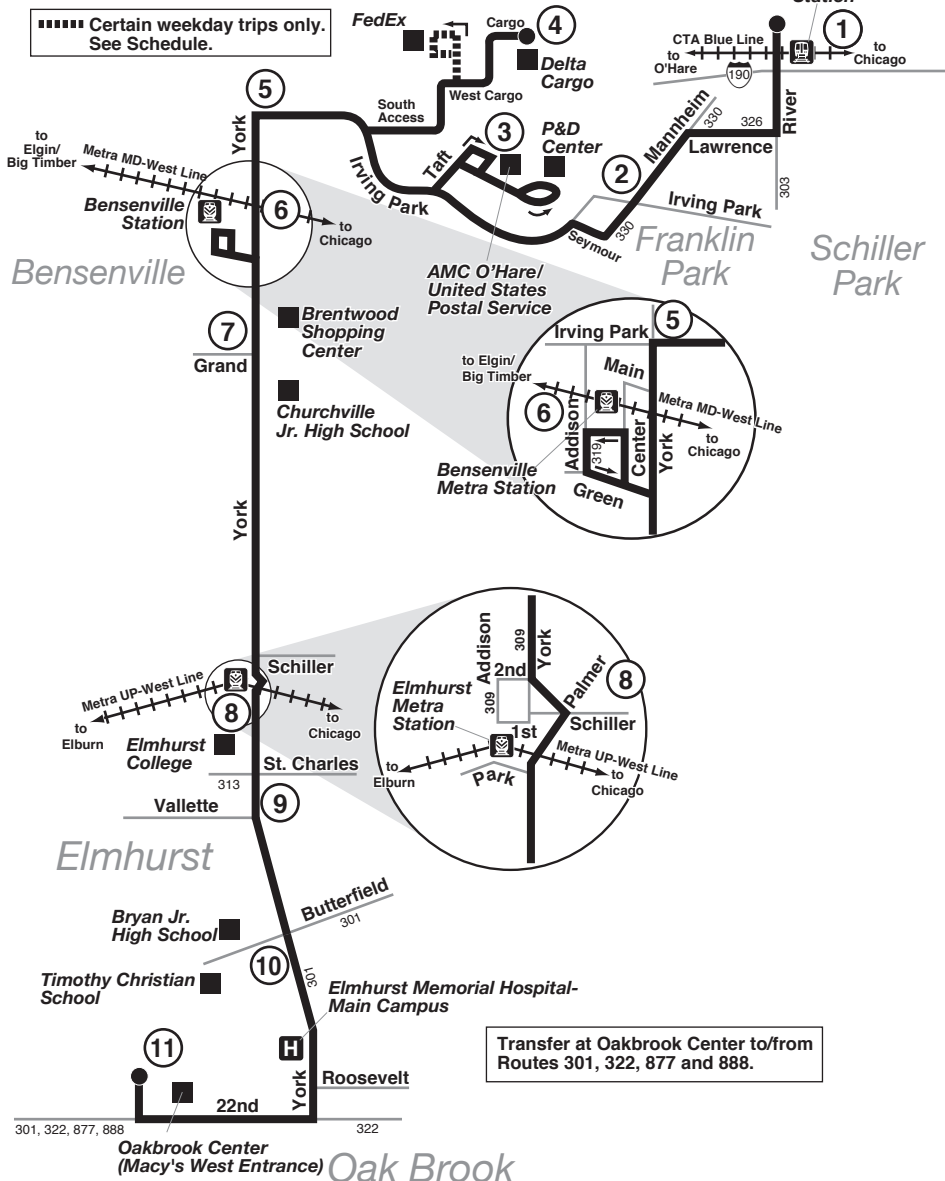

Route 332

Effective Date
August 11, 2019

Transfer at the Rosemont CTA Station to/from Routes 221, 223, 230, 303, 330, 600, 603, 605, 606, 610, 616, 895 and the Rosemont Entertainment Circulator.

Rosemont

Rosemont CTA Station

Schiller Park

----- Certain weekday trips only. See Schedule.

Transfer at Oakbrook Center to/from Routes 301, 322, 877 and 888.

301, 322, 877, 888
Oakbrook Center (Macy's West Entrance) Oak Brook

REGULAR FARE ROUTE

Use your Ventra® Card
or exact fare in cash.
Driver Has No Change

Customers may use a Ventra Card, contactless bankcard, Ventra Ticket, Ride Free or Reduced Fare permit, or cash to pay fares on Pace fixed route services. Reduced fares are available for children (ages 7-11) and high school, junior high and grammar school students (ages 12-20) presenting a valid Ventra Student Riding Permit or valid school I.D. between 5:30am and 8:30pm on school days. Seniors 65 and older, people with disabilities and individuals with a valid Medicare card qualify for reduced fares. A valid RTA Reduced Fare Permit must be presented when using cash to pay a reduced fare. Eligible seniors and people with disabilities may ride fixed route services for free through the RTA Ride Free Program. Please contact the RTA at (312) 913-3110 for more information on free and reduced fares. Free rides are offered to children under 7 (max two children per fare paying adult), law enforcement officers and firefighters in full uniform or presenting a badge, and active duty military personnel in uniform. See the Pace Fare Guide for current fares, passes, restrictions and additional information. Visit ventrachicago.com or call 877-NOW-VENTRA to purchase and load value and passes onto your Ventra Card.

TRAVEL INFORMATION

For travel information:
RTA Travel Information Center
(312) 836-7000

For other information:
Pace Customer Relations
(847) 364-PACE (7223)

CARRIER INFORMATION

OPERATED BY: Pace West
For lost and found call (708) 344-7400

ADDITIONAL INFORMATION

The schedules, fares and other information in this timetable are subject to change. Pace does not assume responsibility for errors in timetables, nor for inconvenience or damage resulting from delayed trains or buses or failure to make connections.

Unless otherwise noted, bus will stop upon signal to driver at any intersection along the route where it is safe to do so.