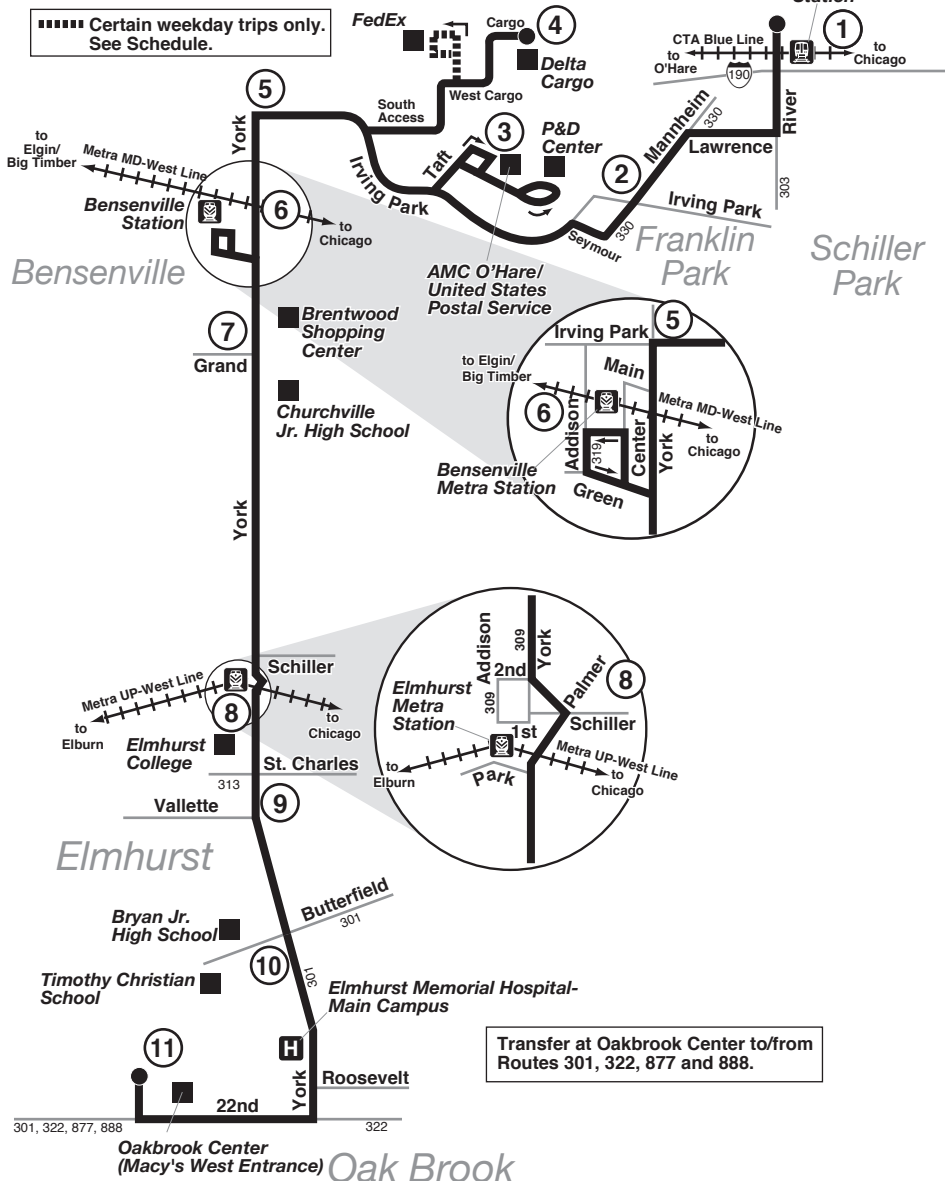

Route 332

Effective Date
November 12, 2020

Transfer at the Rosemont CTA Station to/from Routes 221, 223, 230, 303, 330, 600, 603, 605, 606, 610, 616, 895 and the Rosemont Entertainment Circulator.

Rosemont

Rosemont CTA Station

Schiller Park

Elmhurst

Oak Brook

----- Certain weekday trips only. See Schedule.

Transfer at Oakbrook Center to/from Routes 301, 322, 877 and 888.

REGULAR FARE ROUTE

Use your Ventra® Card
or exact fare in cash.
Driver Has No Change

Customers may use a Ventra Card, contactless bankcard, Ventra Ticket, Ride Free or Reduced Fare permit, or cash to pay fares on Pace fixed route services. Reduced fares are available for children (ages 7-11) and high school, junior high and grammar school students (ages 12-20) presenting a valid Ventra Student Riding Permit or valid school I.D. between 5:30am and 8:30pm on school days. Seniors 65 and older, people with disabilities and individuals with a valid Medicare card qualify for reduced fares. A valid RTA Reduced Fare Permit must be presented when using cash to pay a reduced fare. Eligible seniors and people with disabilities may ride fixed route services for free through the RTA Ride Free Program. Please contact the RTA at (312) 913-3110 for more information on free and reduced fares. Free rides are offered to children under 7 (max two children per fare paying adult), law enforcement officers and firefighters in full uniform or presenting a badge, and active duty military personnel in uniform. See the Pace Fare Guide for current fares, passes, restrictions and additional information. Visit ventrachicago.com or call 877-NOW-VENTRA to purchase and load value and passes onto your Ventra Card.

TRAVEL INFORMATION

For travel information:
RTA Travel Information Center
(312) 836-7000

For other information:
Pace Customer Relations
(847) 364-PACE (7223)

CARRIER INFORMATION

OPERATED BY: Pace West
For lost and found call (708) 344-7400

ADDITIONAL INFORMATION

The schedules, fares and other information in this timetable are subject to change. Pace does not assume responsibility for errors in timetables, nor for inconvenience or damage resulting from delayed trains or buses or failure to make connections.

Unless otherwise noted, bus will stop upon signal to driver at any intersection along the route where it is safe to do so.