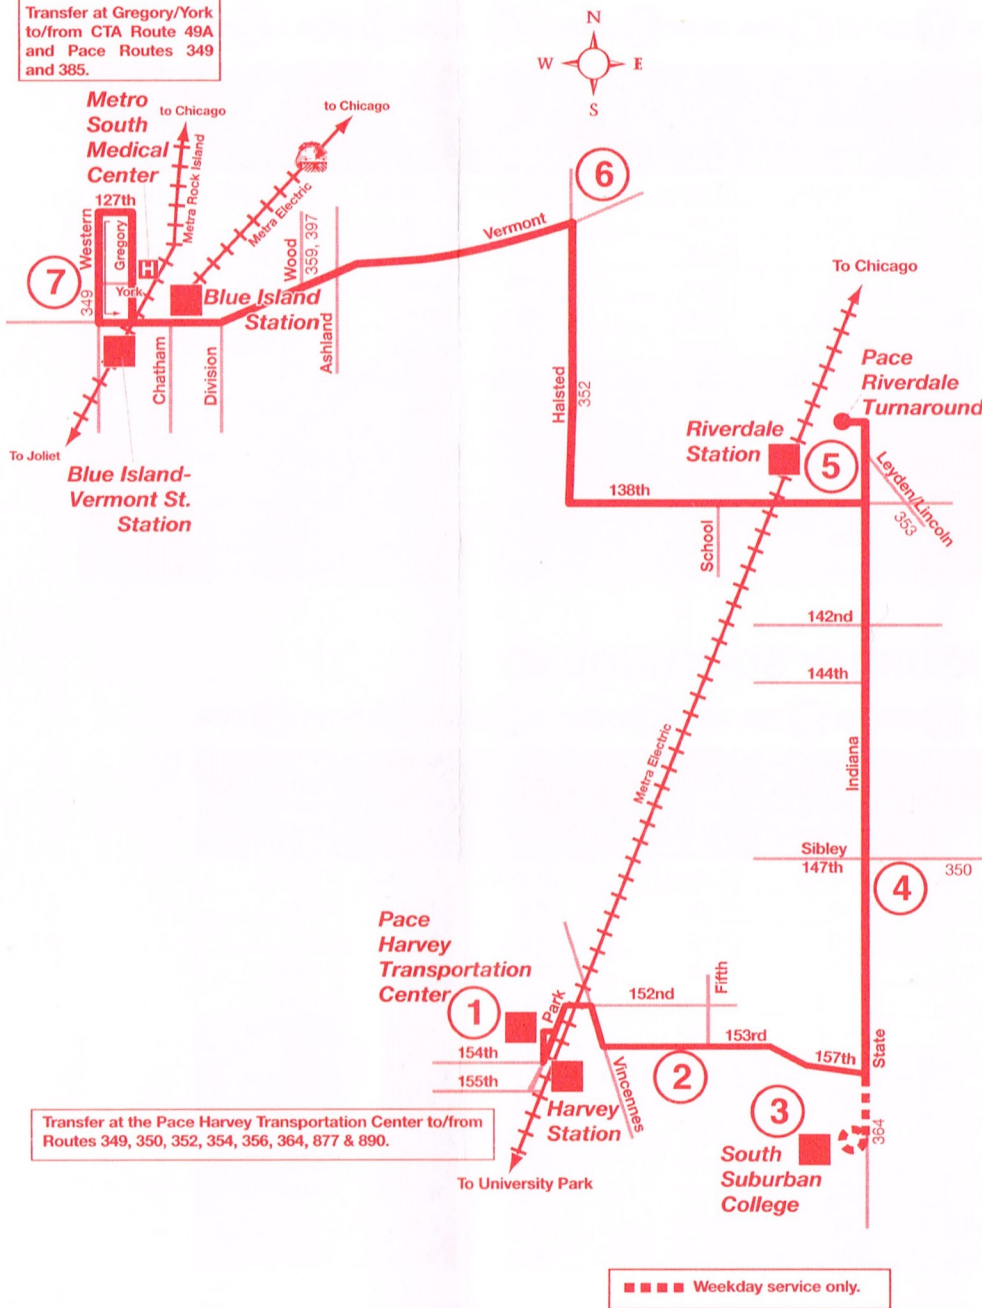

Route 348 Effective Date June 8, 2009

Transfer at Gregory/York to/from CTA Route 49A and Pace Routes 349 and 385.

REGULAR FARE ROUTE

**Exact Fare Required
Driver Has No Change**

Please refer to the Pace Fare Guide for details about current fares, passes, tickets, reduced fares, restrictions and additional information. Pace has a variety of passes and tickets that can make traveling on Pace, CTA and Metra easier and more cost effective. Call (847) 364-7223 or visit www.pacebus.com for details. Reduced Fares are available for children (ages 7-11), students traveling to and from school, and persons with disabilities. The RTA Reduced Fare Permit is required for persons with disabilities. Free rides are offered to area residents age 65 and older (with a Senior Reduced Fare Card or Senior Ride Free Smart Card), children under 7, and active duty military personnel in uniform. Persons with disabilities (who are enrolled in the Illinois Circuit Breaker Program) may ride Pace fixed route service free of charge with the Circuit Permit. To register for a permit/card, please contact the RTA at 836-7000.

Major Destinations

- Pace Harvey Transportation Center
- South Suburban College
- Pace Riverdale Turnaround
- Metra Electric Line Riverdale Station
- Metra Electric Line Blue Island Station
- Metra Rock Island District Blue Island - Vermont St. Station
- Metro South Medical Center

SATURDAY SOUTHBOUND

GREGORY/YORK	VERMONT/HALSTED	PACE RIVERDALE TURNAROUND	SIBLEY/STATE	153RD/FIFTH	PACE HARVEY TRANS. CENTER
6:30AM	6:42AM	6:49AM	6:55AM	6:59AM	7:04AM
7:30	7:42	7:49	7:55	7:59	8:04
8:30	8:42	8:49	8:55	8:59	9:04
9:30	9:42	9:49	9:55	9:59	10:04
10:30	10:42	10:49	10:55	10:59	11:04
11:30	11:42	11:49	11:55	11:59	12:04PM
12:30PM	12:42PM	12:49PM	12:55PM	12:59PM	1:04
1:30	1:42	1:49	1:55	1:59	2:04
2:30	2:42	2:49	2:55	2:59	3:04
3:30	3:42	3:49	3:55	3:59	4:04
4:30	4:42	4:49	4:55	4:59	5:04
5:30	5:42	5:49	5:55	5:59	6:04
6:30	6:42	6:49	6:55	6:59	7:04