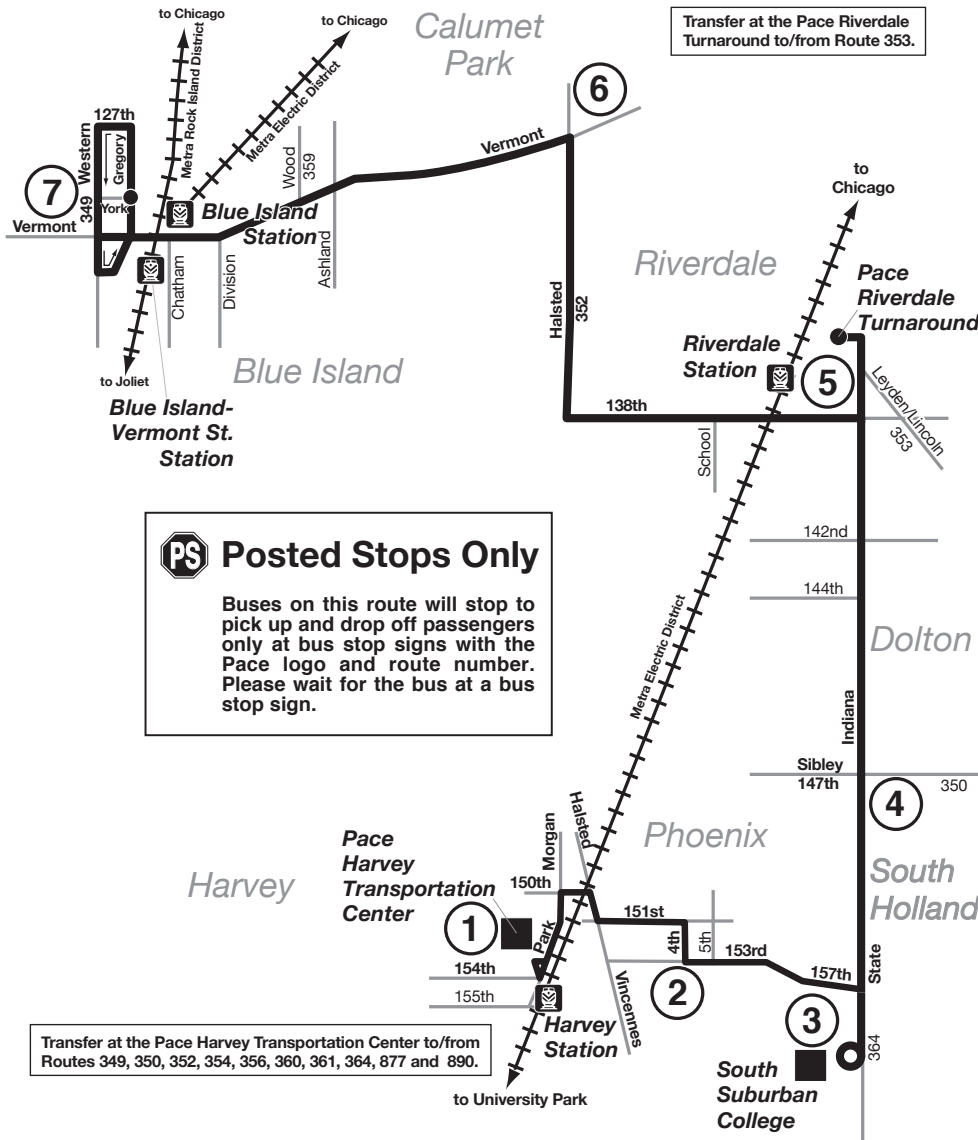

Route 348

Effective Date
May 20, 2019

Transfer at Gregory/York to/from Routes 349 and 385.

PS Posted Stops Only
Buses on this route will stop to pick up and drop off passengers only at bus stop signs with the Pace logo and route number. Please wait for the bus at a bus stop sign.

Transfer at the Pace Harvey Transportation Center to/from Routes 349, 350, 352, 354, 356, 360, 361, 364, 877 and 890.

REGULAR FARE ROUTE

Use your Ventra® Card
or exact fare in cash.
Driver Has No Change

TRAVEL INFORMATION

For travel information:
RTA Travel Information Center
(312) 836-7000

For other information:
Pace Customer Relations
(847) 364-PACE (7223)

CARRIER INFORMATION

OPERATED BY: Pace South
For lost and found call (708) 331-0051

ADDITIONAL INFORMATION

PS Posted Stops Only

Buses on this route will stop to pick up and drop off passengers only at bus stop signs with the Pace logo and route number. Please wait for the bus at a bus stop sign.