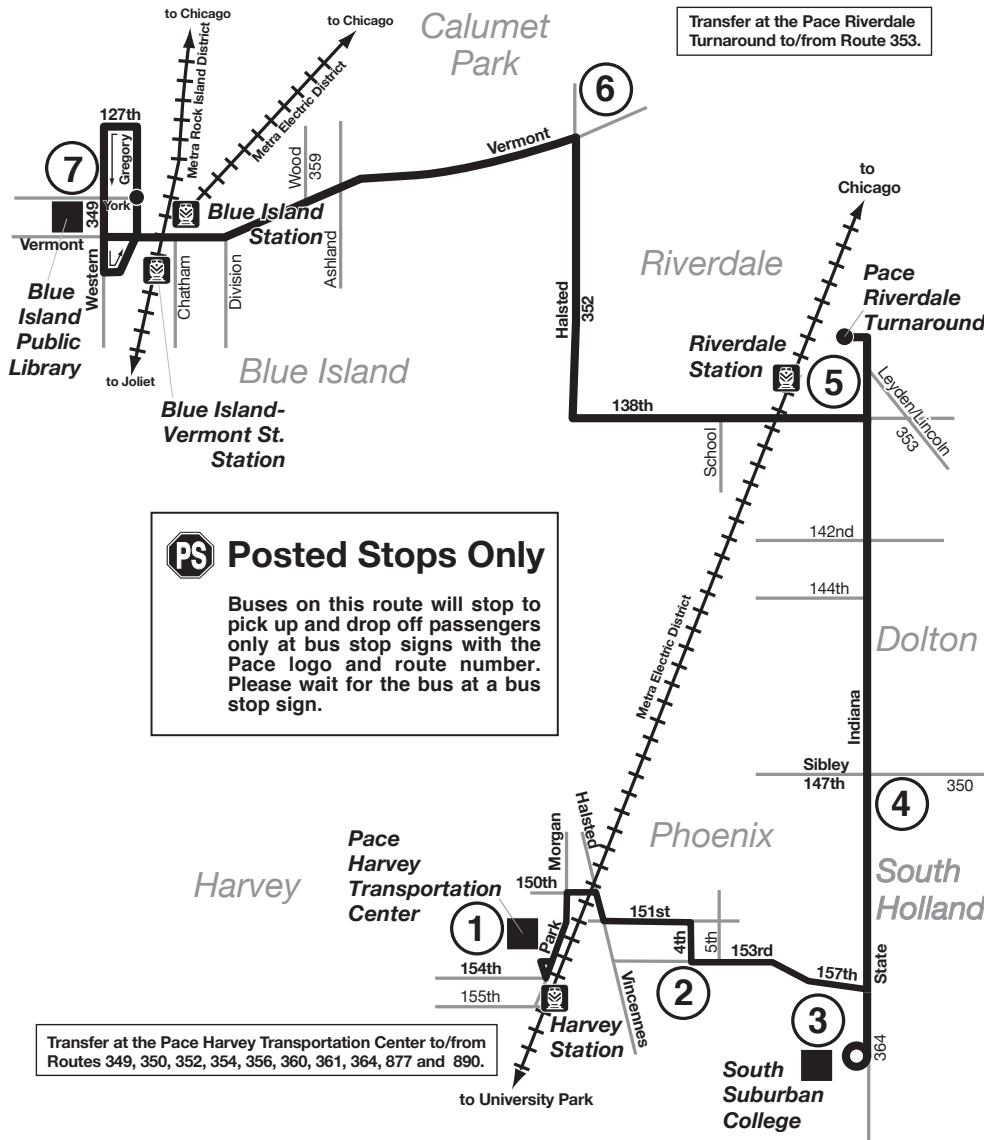

Route 348

Effective Date
February 14, 2022

Transfer at Gregory/York to/from Routes 349 and 385.

PS Posted Stops Only

Buses on this route will stop to pick up and drop off passengers only at bus stop signs with the Pace logo and route number. Please wait for the bus at a bus stop sign.

REGULAR FARE ROUTE

Use your Ventra® Card
or exact fare in cash.
Driver Has No Change

TRAVEL INFORMATION

For travel information:
RTA Travel Information Center
(312) 836-7000

For other information:
Pace Customer Relations
(847) 364-PACE (7223)

CARRIER INFORMATION

OPERATED BY: Pace South
For lost and found call (708) 331-0051

ADDITIONAL INFORMATION

PS Posted Stops Only

Buses on this route will stop to pick up and drop off passengers only at bus stop signs with the Pace logo and route number. Please wait for the bus at a bus stop sign.

348

Harvey-
Riverdale-
Blue Island

All Pace service is
wheelchair accessible.