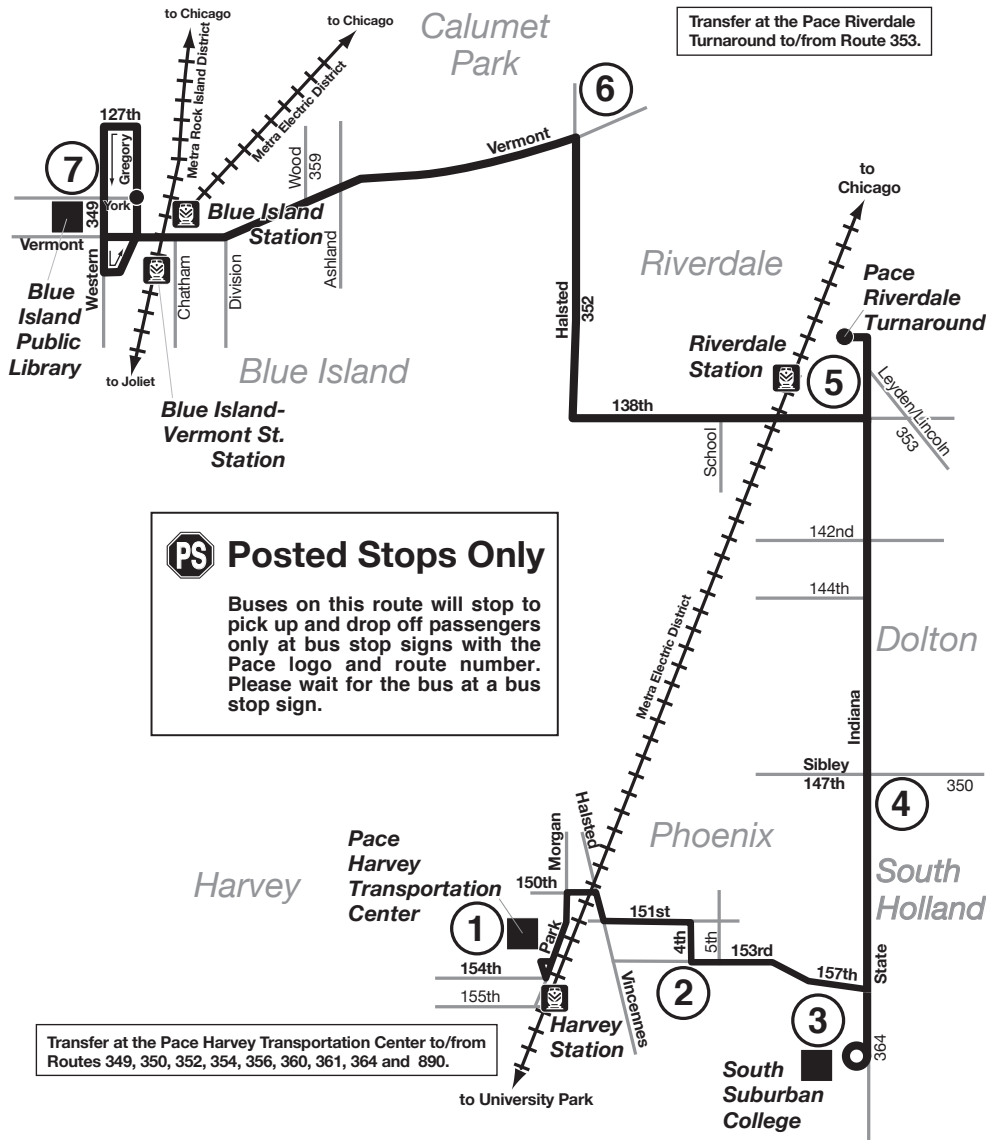

Route 348

Effective Date
November 10, 2022

Transfer at Gregory/York to/from Routes 349 and 385.

Posted Stops Only

Buses on this route will stop to pick up and drop off passengers only at bus stop signs with the Pace logo and route number. Please wait for the bus at a bus stop sign.

REGULAR FARE ROUTE

Use your Ventra® Card
or exact fare in cash.
Driver Has No Change

TRAVEL INFORMATION

For travel information:
RTA Travel Information Center
(312) 836-7000

For other information:
Pace Customer Relations
(847) 364-PACE (7223)

CARRIER INFORMATION

OPERATED BY: Pace South
For lost and found call (708) 331-0051

ADDITIONAL INFORMATION

Posted Stops Only

Buses on this route will stop to pick up and drop off passengers only at bus stop signs with the Pace logo and route number. Please wait for the bus at a bus stop sign.

348

Harvey-
Riverdale-
Blue Island

All Pace service is
wheelchair accessible.