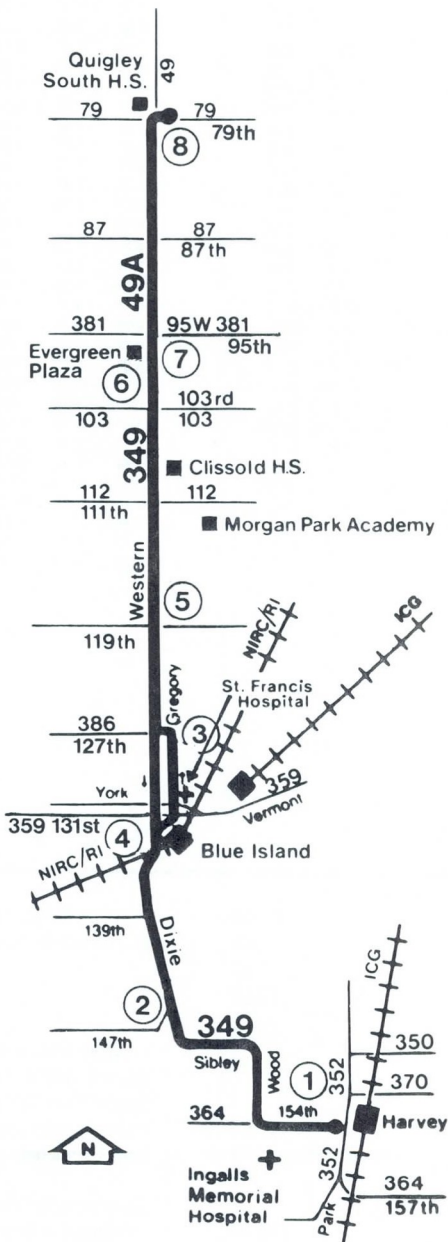

V - Via Robbins

T - Transfer from #349 to #49A at Gregory/York

N - Transfer from #49A to #349 at Western/Vermont

Sunday service will operate on Memorial Day, 4th of July, Labor Day, New Year's Day, Thanksgiving Day and Christmas.