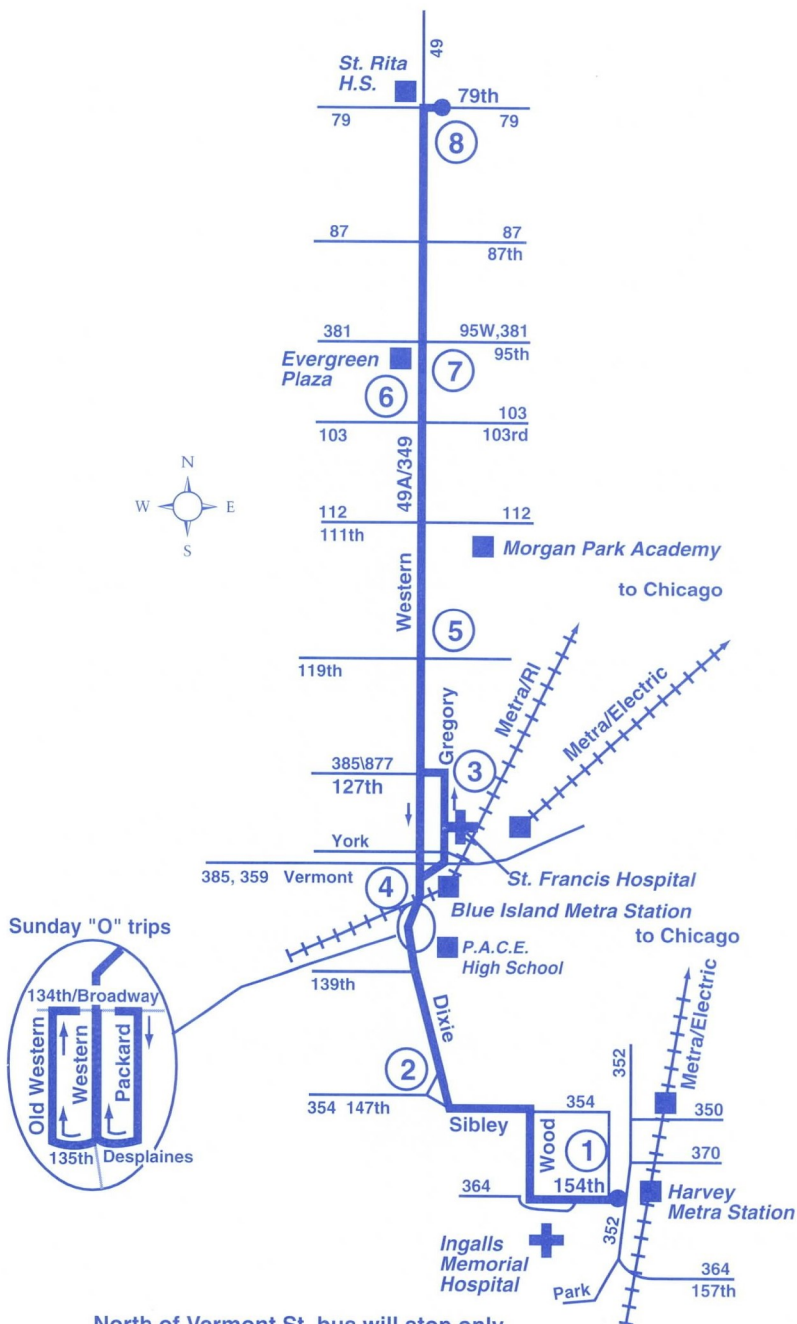

North of Vermont St. bus will stop only at posted stops. South of Vermont St. bus will stop at any intersection where it is safe to do so.

EXACT FARE REQUIRED

DRIVER HAS NO CHANGE

PACE FARES	Adult	Reduced
Regular Fares	1.15	.55
Pace Transfer	.10	.05
Transfer to CTA with cash, CCC, or 10-Ride with CTA Token	.65 .30	.35 .15

CTA FARES	Adult	Reduced
Regular Fares	1.50	.75
Transfer (valid on CTA or Pace)	.30	.15

PASSES / TICKETS	Adult	Reduced
CTA / Pace Everyday Monthly Pass	88.00	44.00
CTA Accommodation Pass	N/A	35.00
Metra Link-Up	36.00	N/A
Pace Commuter Club Card*	39.00	19.50
Metra PlusBus*	30.00	N/A
Regular Fare 10-Ride*	11.50	5.50

* Commuter Club Card, PlusBus, and 10-Ride are NOT valid on CTA

FARE INFORMATION

Reduced fares include children ages 7-11, senior citizens and persons with disabilities (with RTA Reduced Fare Card-a Medicare card along with another source of identification with a photograph and a date of birth is acceptable to obtain the RTA reduced fare card. For further information, please contact RTA at 836-7000) and students (high school or younger with appropriate identification) to and from school only on school days, between 6:00 a.m. and 8:00 p.m. CTA/Pace Everyday Monthly Pass and Commuter Club Card not valid for students.

When accompanied by an adult fare paying passenger, a maximum of two children can ride **FREE** under age 7.

INFORMATION CENTER

If you need transit information please call:

The RTA Travel Information Center, open daily from

5:00 a.m. to 1:00 a.m. at 836-7000

TDD# (For HEARING IMPAIRED ONLY) (312) 836-4949

Pace Passenger Services, Monday through

Friday from 8:00 a.m. to 5:00 p.m.

(847) 364-PACE (7223)

TDD# (Pace Information for HEARING

IMPAIRED ONLY)

(847) 364-5093

CARRIER INFORMATION

349 OPERATED BY: Pace South
For lost and found call (708) 331-0051

49A OPERATED BY: CTA
For lost and found call (312) 664-7200

ADDITIONAL INFORMATION

The schedules, fares and other information in this timetable are subject to change. Pace does not assume responsibility for errors in timetables, nor for inconvenience or damage resulting from delayed trains or buses or failure to make connections.

Bus will stop upon signal to driver at any intersection along the route where it is safe to do so.

<http://www.pacebus.com>