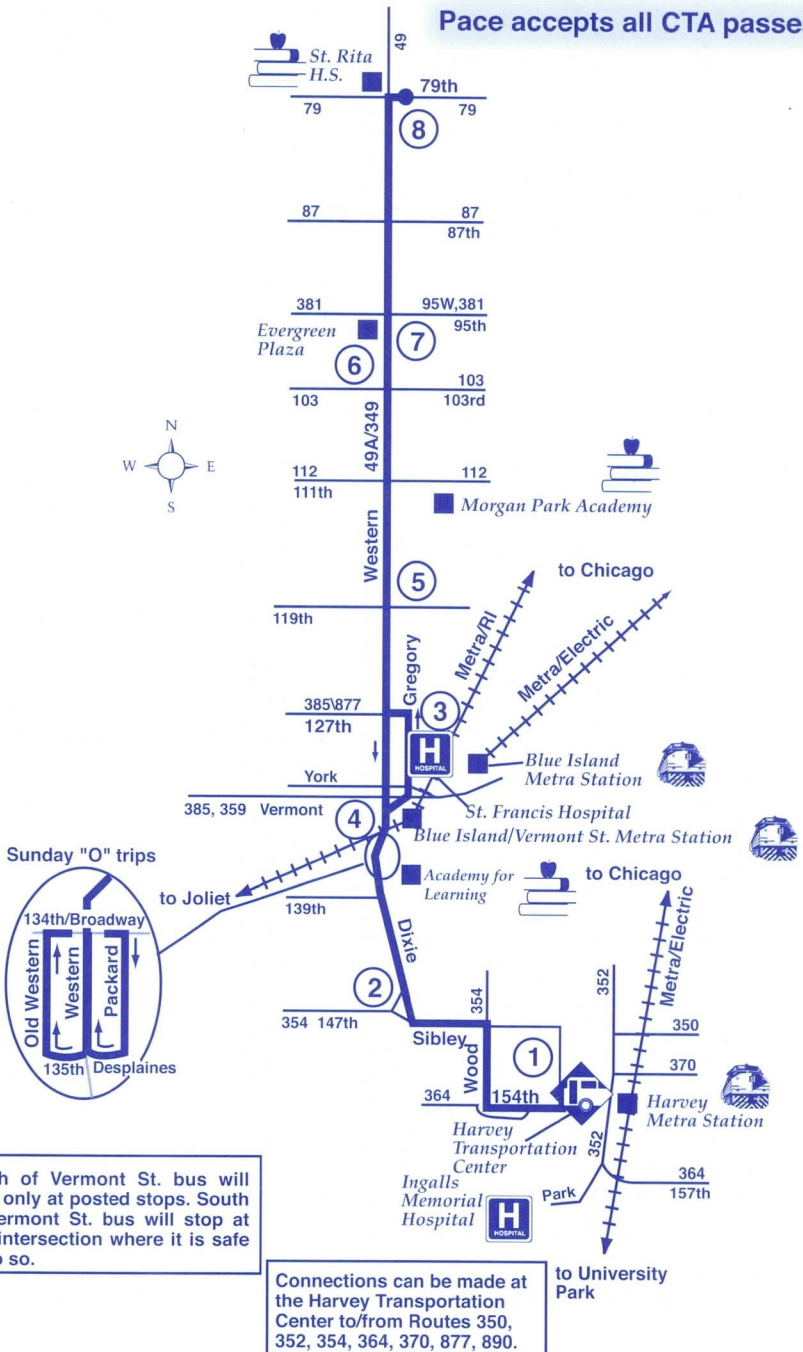

Sunday service will operate on New Year's Day, Memorial Day, 4th of July, Labor Day, Thanksgiving Day and Christmas.

0 - Trip operates to/from 135th/Old Western.

082602rp102506rp

Route 349/49A

Effective Date
January 1, 2004

Pace accepts all CTA passes.

North of Vermont St. bus will stop only at posted stops. South of Vermont St. bus will stop at any intersection where it is safe to do so.

Connections can be made at the Harvey Transportation Center to/from Routes 350, 352, 354, 364, 370, 877, 890.