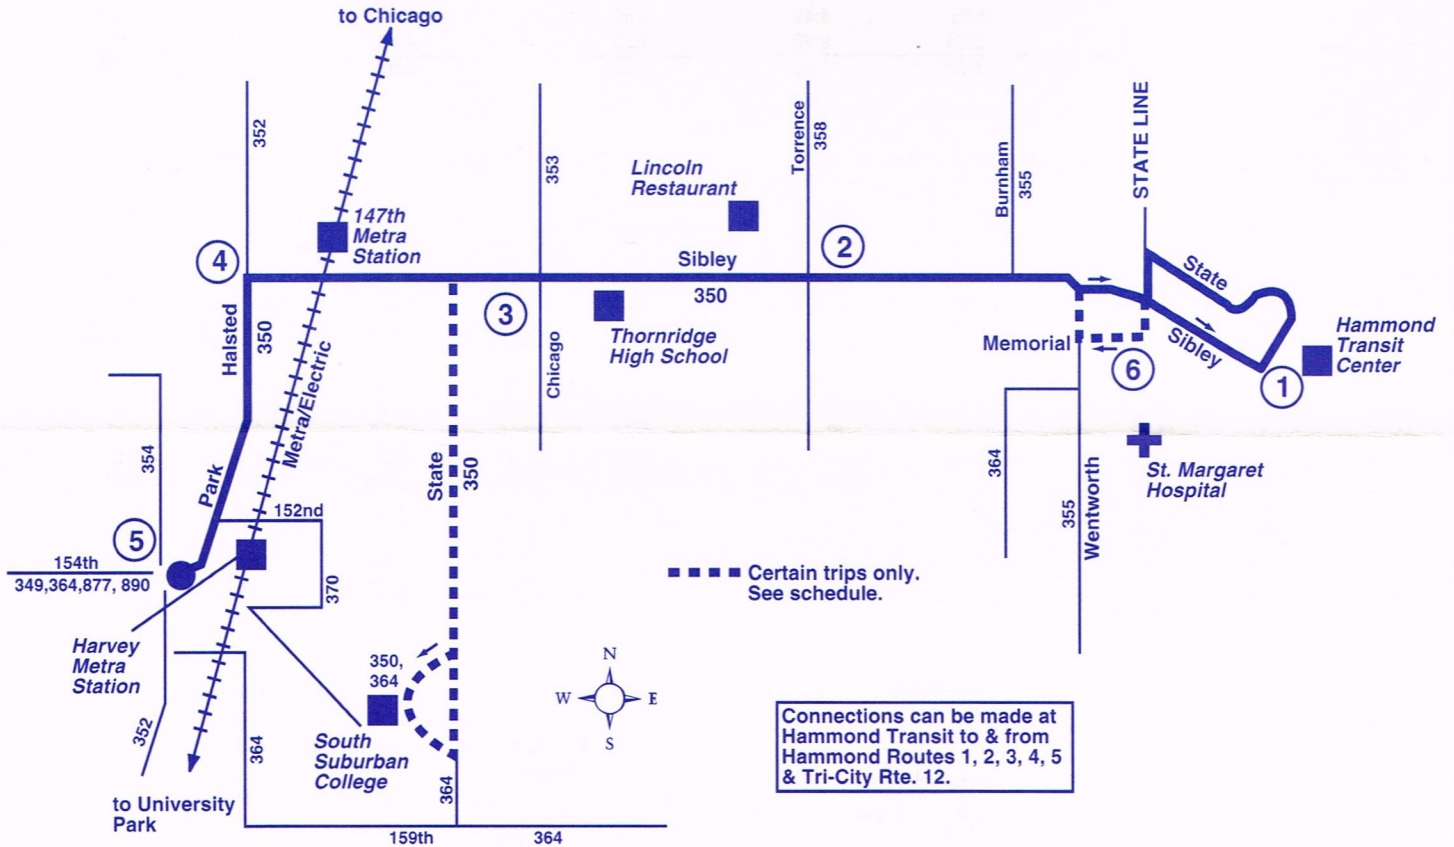

SOUTH SUBURBAN COLLEGE WEEKDAY SERVICE

Westbound Lvs. Sibley/Torrence	Arrives College	Arrives Harvey	Eastbound Lvs. 154th/Park	Arrives College	Arrives Hammond
5:57am	6:21am	-	12:15pm	12:26pm	12:47pm
6:39	7:01	-	3:15	3:26	3:47
7:16	7:41	-	4:25	4:36	4:57
			8:15	8:26	8:47
Lvs. Hammond					
8:10	8:30	8:41am			
5:05pm	5:25pm	5:36pm			
6:35	6:55	7:06			

Note: Certain trips meet Metra Electric trains to and from Chicago at the 147th St. Station. Please consult a train schedule.

A - Westbound trip starts on Sibley, just west of Torrence by Lincoln's Restaurant.

C - Trip operates to South Suburban College via Sibley - State, and then returns to Sibley to resume routing.

S - Trip operates on school days only.

+ - On Sunday, all trips will start/end at State Line/Memorial and do not serve the Hammond Transit Center.

Sunday service will operate on New Year's Day, Memorial Day, 4th of July, and Labor Day.

No Service on Thanksgiving or Christmas Day.

Connections can be made at Hammond Transit to & from Hammond Routes 1, 2, 3, 4, 5 & Tri-City Rte. 12.