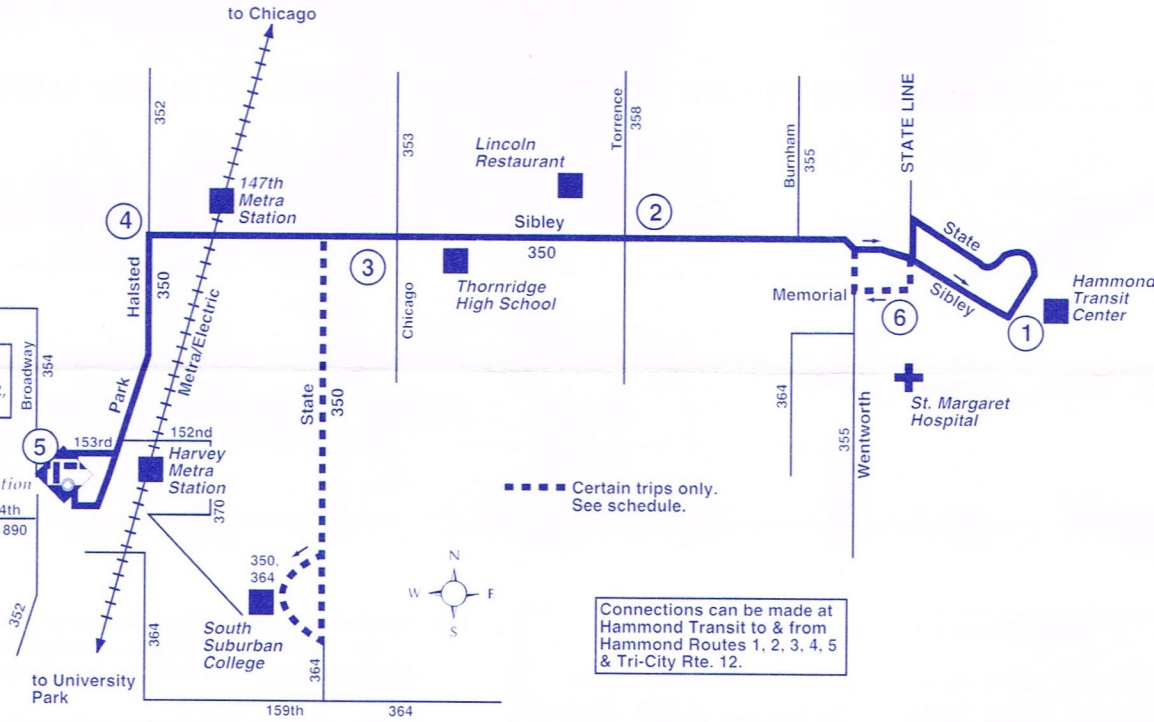

Note: Certain trips meet Metra Electric trains to and from Chicago at the 147th St. Station. Please consult a train schedule.

A - Westbound trip starts on Sibley, just west of Torrence by Lincoln's Restaurant.

C - Trip operates to South Suburban College via Sibley - State, and then returns to Sibley to resume routing.

S - Trip operates on school days only.

+ - On Sunday, all trips will start/end at State Line/Memorial and do not serve the Hammond Transit Center.

Sunday service will operate on New Year's Day, Memorial Day, 4th of July, and Labor Day.

No Service on Thanksgiving or Christmas Day.

Connections can be made at the Harvey Transportation Center to/from Routes 349, 352, 354, 364, 370, 877, 890.

Harvey Transportation Center
154th
349.364.877. 890

Connections can be made at Hammond Transit to & from Hammond Routes 1, 2, 3, 4, 5 & Tri-City Rte. 12.