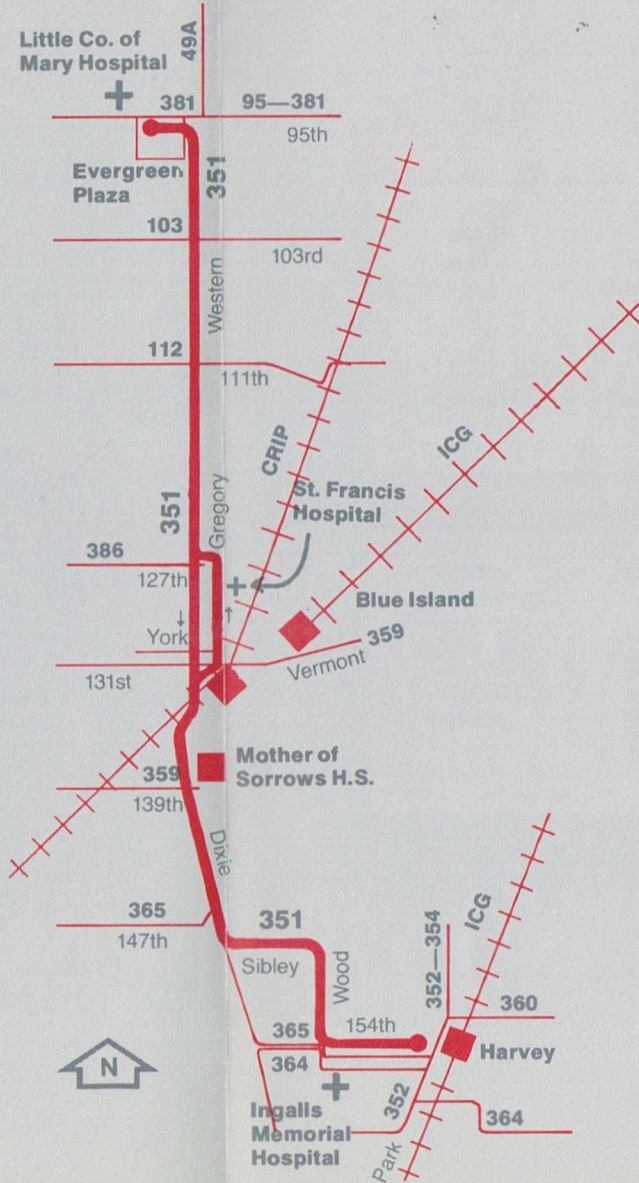

Bus will stop upon signal to driver at any intersection along the route where it is safe to do so.

351 Northbound—Weekdays

Harvey 154th & Park	147th & Dixie	Gregory & York	Western & 111th	Evergreen Plaza
4:15am	4:25am	4:35am	4:44am	4:50am
		then every 30 minutes until		
9:15pm	9:25pm	9:35pm	9:40pm	9:50pm

351 Southbound—Weekdays

Evergreen Plaza	Western & 111th	Western & Vermont	147th & Dixie	Harvey 154th & Park
4:55am	5:01am	5:10am	5:19am	5:30am
		then every 30 minutes until		
8:55pm	9:01pm	9:10pm	9:19pm	9:30pm
9:30	9:36	9:45*	10:07	10:15
10:00	10:06	10:15	10:22	10:30

* Via Robbins

351 Northbound—Saturdays

Harvey 154th & Park	147th & Dixie	Gregory & York	Western & 111th	Evergreen Plaza
4:15am	4:25am	4:35am	4:44am	4:50am
5:15	5:25	5:35	5:44	5:50
6:15	6:25	6:35	6:44	6:50
		then every 30 minutes until		
7:15pm	7:25pm	7:35pm	7:44pm	7:58pm
8:45	8:55	9:05	9:14	9:20

351 Southbound—Saturdays

Evergreen Plaza	Western & 111th	Western & Vermont	147th & Dixie	Harvey 154th & Park
4:55am	5:01am	5:10am	5:19am	5:30am
5:55	6:01	6:10	6:19	6:30
6:55	7:01	7:10	7:19	7:30
		then every 30 minutes until		
7:55pm	8:01pm	8:10pm	8:19pm	8:30pm
9:30	8:36	9:45	10:07	10:15