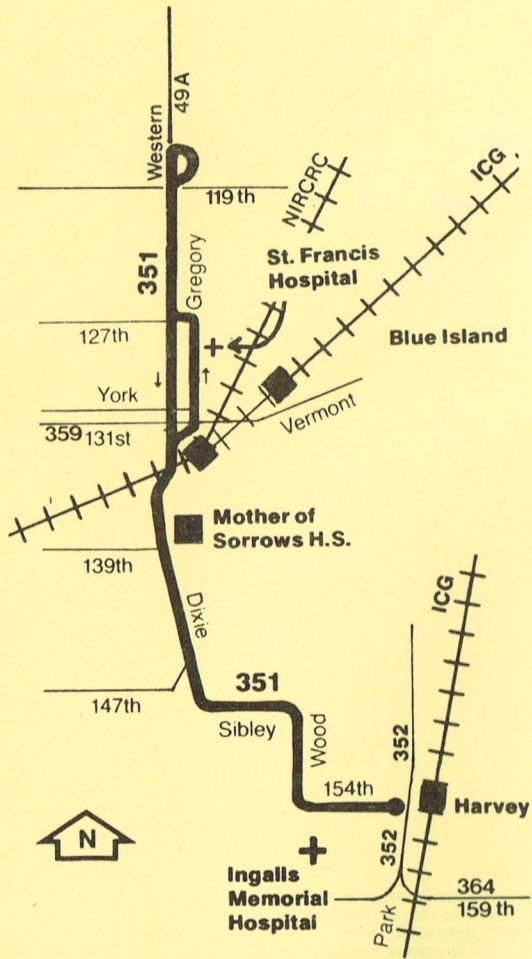

351 351

REVISED
8/17/81

351 South Western Ave.

351	WESTERN	NORTHBOUND	WEEKDAY
154th Park	147th Dixie	Gregory York	119th Western
5:15am	5:25am	5:35am	-
5:45	5:55	6:05	6:11am
6:15	6:25	6:35	6:41
6:45	6:55	7:05	7:11
7:15	7:25	7:35	7:41
7:45	7:55	8:05	8:11
8:15	8:25	8:35	8:41
8:45	8:55	9:05	9:11
9:15	9:25	9:35	9:41
9:45	9:55	10:05	10:11
10:15	10:25	10:35	10:41
10:45	10:55	11:05	11:11
11:15	11:25	11:35	11:41
11:45	11:55	12:05pm	12:11pm
12:15pm	12:25pm	12:35	12:41
12:45	12:55	1:05	1:11
1:15	1:25	1:35	1:41
1:45	1:55	2:05	2:11
2:15	2:25	2:35	2:41
2:45	2:55	3:05	3:11
3:15	3:25	3:35	3:41
3:45	3:55	4:05	4:11
4:15	5:25	4:35	4:41
4:45	4:55	5:05	5:11
5:15	5:25	5:35	5:41
5:45	5:55	6:05	6:11
-	-	7:05	7:11
7:45	7:55	8:05	8:11
9:00	9:10	9:20	9:26

use #49A north of 119th

Operated by South Suburban SafeWay Lines
For lost and found information call
331-0051 or 468-0051

35I	WESTERN	SOUTHBOUND	WEEKDAY
119th <u>Western</u>	Vermont <u>Western</u>	147th <u>Dixie</u>	154th <u>Park</u>
6:15am	6:21am	6:31am	6:41am
6:45	6:51	7:01	7:11
7:15	7:21	7:31	7:41
7:45	7:51	8:01	8:11
8:15	8:21	8:31	8:41
8:45	8:51	9:01	9:11
9:15	9:21	9:31	9:41
9:45	9:51	10:01	10:11
10:15	10:21	10:31	10:41
10:45	10:51	11:01	11:11
11:15	11:21	11:31	11:41
11:45	11:51	12:01pm	12:11pm
12:15pm	12:21pm	12:31	12:41
12:45	12:51	1:01	1:11
1:15	1:21	1:31	1:41
1:45	1:51	2:01	2:11
2:15	2:21	2:31	2:41
2:45	2:51	3:01	3:11
3:15	3:21	3:31	3:41
3:45	3:51	4:01	4:11
4:15	4:21	4:31	4:41
4:45	4:51	5:01	5:11
5:15	5:21	5:31	5:41
5:45	5:51	6:01	6:11
6:15	6:21	6:31	6:41
7:15	7:21	7:31	7:41
8:15	8:21 R	8:45	8:55
9:30	9:36 R	10:00	10:10

R: Via Robbins

No Saturday, Sunday or Holiday service.

Bus will stop upon signal to driver at any intersection along the route where it is safe to do so.

RTA Travel Information is
a 24 hour facility.
For better service, call during
the off-peak hours.