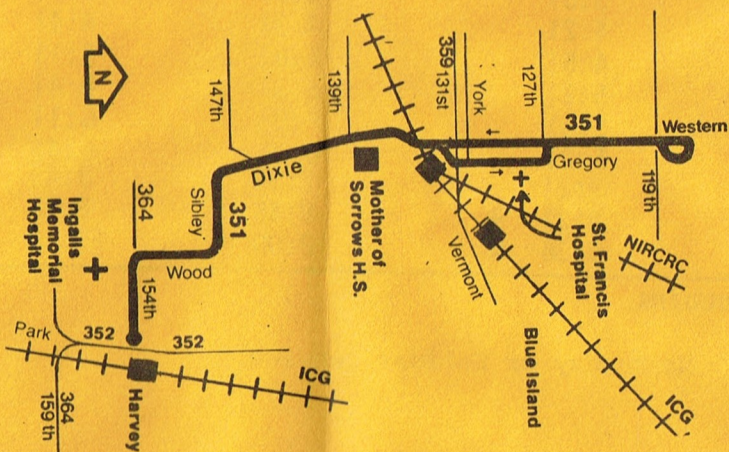

351 WESTERN SOUTHBOUND

SATURDAY

119 Western	Vermont Western	147 Dixie	154 Park
7:41am	7:47am	-	-
8:11	8:17	8:27am	8:37am
8:41	8:47	-	-
9:11	9:17	9:27	9:37
9:41	9:47	-	-
10:11	10:17	10:27	10:37
10:41	10:47	-	-
11:11	11:17	11:27	11:37
11:41	11:47	-	-
12:11pm	12:17pm	12:27pm	12:37pm
12:41	12:47	-	-
1:11	1:17	1:27	1:37
1:41	1:47	-	-
2:11	2:17	2:27	2:37
2:41	2:47	-	-
3:11	3:17	3:27	3:37
3:41	3:47	-	-
4:11	4:17	4:27	4:37
4:41	4:47	-	-
5:11	5:17	5:27	5:37
5:41	5:47	-	-
6:11	6:17	6:27	6:37

RTA Travel Information is a 24 hour facility. For better service, call during the off-peak hours.

In Chicago; **836-7000**
In the suburbs toll-free; **800-972-7000**

Bus will stop upon signal to driver at any intersection along the route where it is safe to do so.

use #49A north of 119th

35I	WESTERN	SOUTHBOUND	WEEKDAY
119th Western	Vermont Western	147th Dixie	154th Park
6:15am	6:21am	6:31am	6:41am
6:45	6:51	7:01	7:11
7:15	7:21	7:31	7:41
7:45	7:51	8:01	8:11
8:15	8:21	8:31	8:41
8:45	8:51	9:01	9:11
9:15	9:21	9:31	9:41
9:45	9:51	10:01	10:11
10:15	10:21	10:31	10:41
10:45	10:51	11:01	11:11
11:15	11:21	11:31	11:41
11:45	11:51	12:01pm	12:11pm
12:15pm	12:21pm	12:31	12:41
12:45	12:51	1:01	1:11
1:15	1:21	1:31	1:41
1:45	1:51	2:01	2:11
2:15	2:21	2:31	2:41
2:45	2:51	3:01	3:11
3:15	3:21	3:31	3:41
3:45	3:51	4:01	4:11
4:15	4:21	4:31	4:41
4:45	4:51	5:01	5:11
5:15	5:21	5:31	5:41
5:45	5:51	6:01	6:11
6:15	6:21	6:31	6:41
7:15	7:21	7:31	7:41
8:15	8:21 R	8:45	8:55
9:30	9:36 R	10:00	10:10

R: Via Robbins

No Sunday or Holiday service.

Operated by South Suburban SafeWay Lines

For lost and found information call
331-0051 or 468-0051