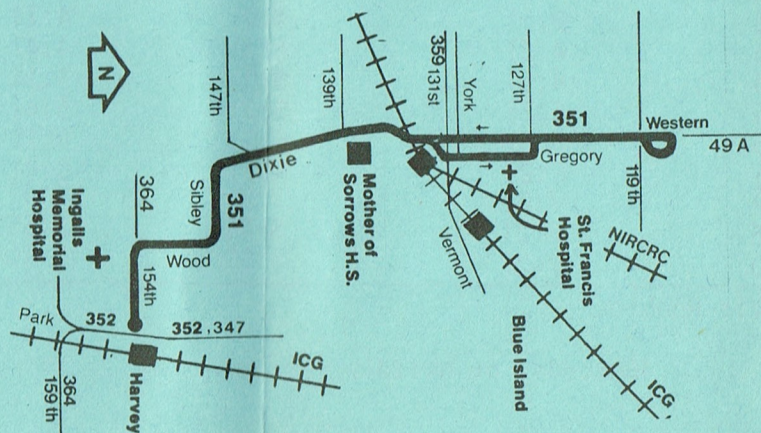

RTA Travel Information is a 24 hour facility. For better service, call during the off-peak hours.

In Chicago; 836-7000
In the suburbs toll-free; 800-972-7000

351

Revised Service
March 1, 1982

351

South Western Ave.

Bus will stop upon signal to driver at any intersection along the route where it is safe to do so.

Edition 1

The schedules, fares and other arrangements shown in this timetable are subject to change. The Regional Transportation Authority does not assume responsibility for errors in timetables, nor for inconvenience or damage resulting from delayed trains or buses or failure to make connections.

use #49A north of 119th

35I	WESTERN	SOUTHBOUND	WEEKDAY
119th Western	Vermont Western	147th Dixie	154th Park
5:29am	5:35am	-	-
6:15	6:21	6:31am	6:41am
6:45	6:51	7:01	7:11
7:15	7:21	7:31	7:41
7:45	7:51	8:01	8:11
8:15	8:21	8:31	8:41
8:45	8:51	9:01	9:11
9:15	9:21	9:31	9:41
9:45	9:51	10:01	10:11
10:15	10:21	10:31	10:41
10:45	10:51	11:01	11:11
11:15	11:21	11:31	11:41
11:45	11:51	12:01pm	12:11pm
12:15pm	12:21pm	12:31	12:41
12:45	12:51	1:01	1:11
1:15	1:21	1:31	1:41
1:45	1:51	2:01	2:11
2:15	2:21	2:31	2:41
2:45	2:51	3:01	3:11
3:15	3:21	3:31	3:41
3:45	3:51	4:01	4:11
4:15	4:21	4:31	4:41
4:45	4:51	5:01	5:11
5:15	5:21	5:31	5:41
5:45	5:51	6:01	6:11
6:15	6:21	6:31	6:41
7:15	7:21	7:31	7:41
8:15	8:21 R	8:45	8:55
9:30	9:36 R	10:00	10:10

R: Via Robbins

No Sunday or Holiday service.

Operated by South Suburban SafeWay Lines

For lost and found information call

331-0051 or 468-0051