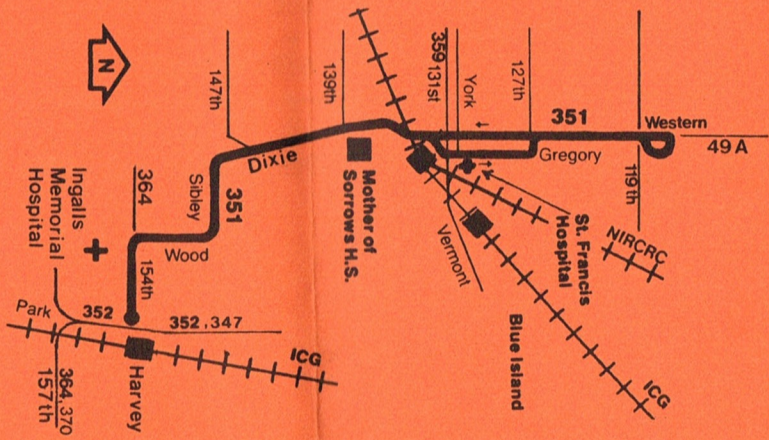

#351 WESTERN NORTHBOUND			
WEEKDAY			
154 Park	147 Dixie	Gregory York	119 Western
5:03am	5:13am	5:23am	5:29am
5:45	5:55	6:05	6:11
6:15	6:25	6:35	6:41
6:45	6:55	7:05	7:11
7:15	7:25	7:35	7:41
7:45	7:55	8:05	8:11
8:15	8:25	8:35	8:41
8:45	8:55	9:05	9:11
9:15	9:25	9:35	9:41
9:45	9:55	10:05	10:11
10:15	10:25	10:35	10:41
10:45	10:55	11:05	11:11
11:15	11:25	11:35	11:41
11:45	11:55	12:05pm	12:11pm
12:15pm	12:25pm	12:35	12:41
12:45	12:55	1:05	1:11
1:15	1:25	1:35	1:41
1:45	1:55	2:05	2:11
2:15	2:25	2:35	2:41
2:45	3:55	3:05	3:11
3:15	3:25	3:35	3:41
3:45	3:55	4:05	4:11
4:15	4:25	4:35	4:41
4:45	4:55	5:05	5:11
5:15	5:25	5:35	5:41
5:45	5:55	6:05	6:11
6:20	6:30	6:38	6:44
6:50	7:00	7:08	7:14
7:45	7:55	8:03	8:09
9:00	9:10	9:20	9:26

#351 WESTERN SOUTHBOUND			
WEEKDAY			
119 Western	Vermont Western	147 Dixie	154 Park
5:29am	5:35am	-	-
6:15	6:21	6:31am	6:41am
6:45	6:51	7:01	7:11
7:15	7:21	7:31	7:41
7:45	7:51	8:01	8:11
8:15	8:21	8:31	8:41
8:45	8:51	9:01	9:11
9:15	9:21	9:31	9:41
9:45	9:51	10:01	10:11
10:15	10:21	10:31	10:41
10:45	10:51	11:01	11:11
11:15	11:21	11:31	11:41
11:45	11:51	12:01pm	12:11pm
12:15pm	12:21pm	12:31	12:41
12:45	12:51	1:01	1:11
1:15	1:21	1:31	1:41
1:45	1:51	2:01	2:11
2:15	2:21	2:31	2:41
2:45	2:51	3:01	3:11
3:15	3:21	3:31	3:41
3:45	3:51	4:01	4:11
4:15	4:21	4:31	4:41
4:45	4:51	5:01	5:11
5:15	5:21	5:31	5:41
5:45	5:51	6:01	6:11
6:15	6:21	6:31	6:41
6:45	6:51	7:00	7:10
7:20	7:26 V	7:49	7:59
8:15	8:21 V	8:44	8:54
9:30	9:36 V	9:59	10:09

V - Via Robbins

RTA Travel Information is a 24 hour facility. For better service, call during the off-peak hours.

In Chicago; 836-7000
In the suburbs toll-free; 800-972-7000

RTA Travel Information Center is closed on major holidays. Please call a day or two ahead for holiday travel information.