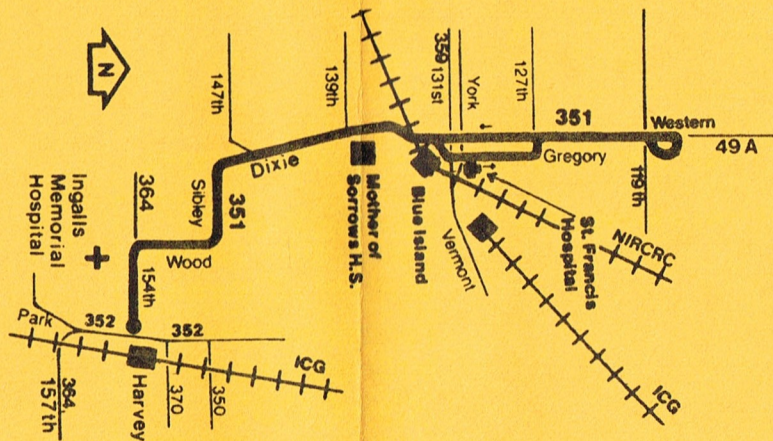

#351 WESTERN NORTHBOUND

WEEKDAY

154 Park	147 Dixie	Gregory York	119 Western
5:03am	5:13am	5:23am	5:29am
5:45	5:55	6:05	6:11
6:15	6:25	6:35	6:41
6:45	6:55	7:05	7:11
7:15	7:25	7:35	7:41
7:45	7:55	8:05	8:11
8:15	8:25	8:35	8:41
8:45	8:55	9:05	9:11
9:15	9:25	9:35	9:41
9:45	9:55	10:05	10:11
10:15	10:25	10:35	10:41
10:45	10:55	11:05	11:11
11:15	11:25	11:35	11:41
11:45	11:55	12:05pm	12:11pm
12:15pm	12:25pm	12:35	12:41
12:45	12:55	1:05	1:11
1:15	1:25	1:35	1:41
1:45	1:55	2:05	2:11
2:15	2:25	2:35	2:41
2:45	2:55	3:05	3:11
3:15	3:25	3:35	3:41
3:45	3:55	4:05	4:11
4:15	4:25	4:35	4:41
4:45	4:55	5:05	5:11
5:15	5:25	5:35	5:41
5:45	5:55	6:05	6:11
6:20	6:30	6:38	6:44
6:50	7:00	7:08	7:14
7:45	7:55	8:03	8:09
9:00	9:10	9:20	9:26

#351 WESTERN SOUTHBOUND

WEEKDAY

119 Western	Vermont Western	147 Dixie	154 Park
5:29am	5:35am	-	-
6:15	6:21	6:31am	6:41am
6:45	6:51	7:01	7:11
7:15	7:21	7:31	7:41
7:45	7:51	8:01	8:11
8:15	8:21	8:31	8:41
8:45	8:51	9:01	9:11
9:15	9:21	9:31	9:41
9:45	9:51	10:01	10:11
10:15	10:21	10:31	10:41
10:45	10:51	11:01	11:11
11:15	11:21	11:31	11:41
11:45	11:51	12:01pm	12:11pm
12:15pm	12:21pm	12:31	12:41
12:45	12:51	1:01	1:11
1:15	1:21	1:31	1:41
1:45	1:51	2:01	2:11
2:15	2:21	2:31	2:41
2:45	2:51	3:01	3:11
3:15	3:21	3:31	3:41
3:45	3:51	4:01	4:11
4:15	4:21	4:31	4:41
4:45	4:51	5:01	5:11
5:15	5:21	5:31	5:41
5:45	5:51	6:01	6:11
6:15	6:21	6:31	6:41
6:45	6:51	7:00	7:10
7:20	7:26 V	7:49	7:59
8:15	8:21 V	8:44	8:54
9:35	9:41 V	10:04	10:14

V - Via Robbins

RTA Travel Information is a 24 hour facility. For better service, call during the off-peak hours.

In Chicago:
836-7000
In the suburbs
toll-free;
1-800-972-7000

RTA Travel Information Center is closed on major holidays. Please call a day or two ahead for holiday travel information

FARES & TRANSFERS

Adults	.90
Transfer	.10
Reduced*	.40
Transfer	.10
Children under 7	Free
<u>Monthly Ticket</u>	
Adult	40.00
Reduced*	18.00

*Reduced fares include children ages 7-11, senior citizens and handicapped persons (with RTA special user card), and students (high school or younger with appropriate identification) to and from school only, during school hours.

Edition 56

The schedules, fares and other arrangements shown in this timetable are subject to change. The Regional Transportation Authority does not assume responsibility for errors in timetables, nor for inconvenience or damage resulting from delayed trains or buses or failure to make connections.

351

Revised Service

September 13, 1982

351

South Western Ave.

Regional
Transportation
Authority