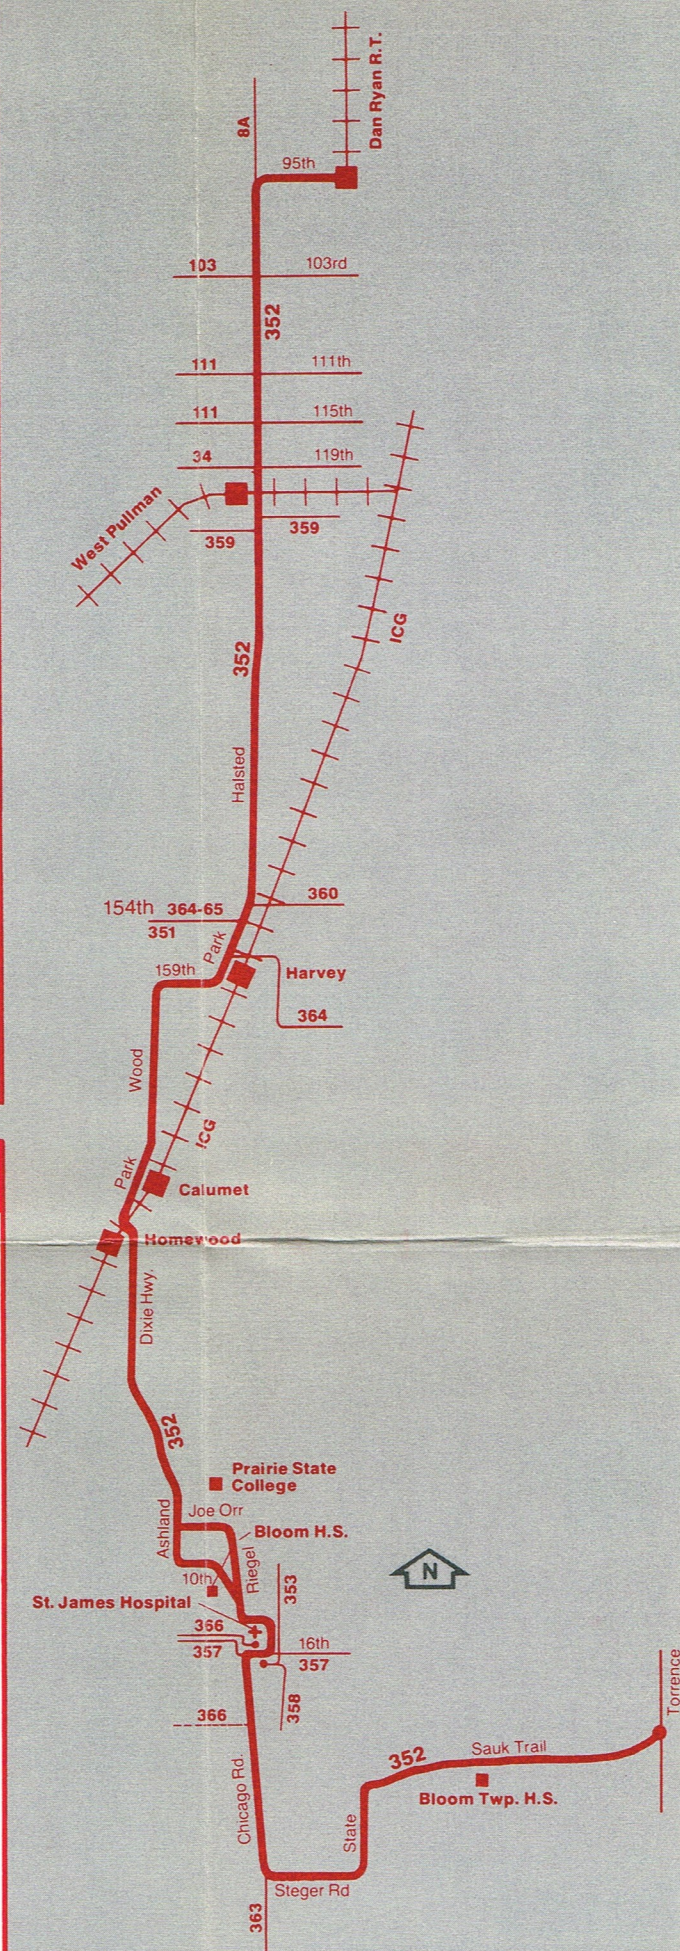

352 Sundays—Northbound

Park Forest Plaza	16th Ashland	Chicago Heights	Ridge Dixie	171st Wood	Harvey 154th Park	123rd Halsted	111th Halsted	95th C.T.A.	
					5:15am	5:28am	5:35am	5:50am	
					6:15	6:28	6:35	6:50	
C 6:30am	6:38am	6:45am	7:00am	7:05am	7:15	7:28	7:35	7:50	
			then every 60 minutes until						
C 6:30pm	6:38pm	6:45pm	7:00pm	7:05pm	7:15pm	7:28pm	7:35pm	7:50pm	
C 7:30	7:38	7:45	8:00	8:05	8:15				
C 8:30	8:38	8:45	9:00	9:05	9:15				

Operated by South Suburban SafeWay Lines
For lost and found information call: 468-0051

C—Via Chicago and Joe Orr Road
R—Via 10th Street and Ashland
For additional service see 363 Steger Timetable.