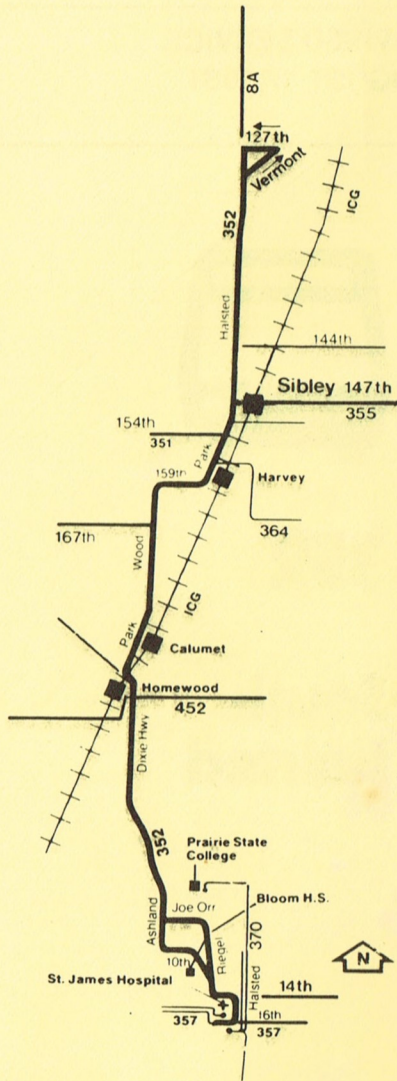

352 352

REVISED SERVICE
AUGUST 17, 1981

| 352 HALSTED NORTHBOUND WEEKDAY | | | |
|--------------------------------|-------------|------------|---------------|
| 16th Vincennes | Ridge Dixie | 154th Park | 127th Halsted |
| - | - | 5:15am | 5:26am |
| - | 5:30am | 5:45 | 5:56 |
| 5:45am R | 6:00 | 6:15 | 6:26 |
| 6:15 C | 6:30 | 6:45 | 6:56 |
| 6:45 R | 7:00 | 7:15 | 7:26 |
| 7:15 C | 7:30 | 7:45 | 7:56 |
| 7:45 R | 8:00 | 8:15 | 8:26 |
| 8:15 C | 8:30 | 8:45 | 8:56 |
| 8:45 R | 9:00 | 9:15 | 9:26 |
| 9:15 C | 9:30 | 9:45 | 9:56 |
| - | 10:00 | 10:15 | 10:26 |
| 10:15 R | 10:30 | 10:45 | 10:56 |
| - | 11:00 | 11:15 | 11:26 |
| 11:15 C | 11:30 | 11:45 | 11:56 |
| - | 12:00pm | 12:15 pm | 12:26 pm |
| 12:15pm R | 12:30 | 12:45 | 12:56 |
| - | 1:00 | 1:45 | 1:26 |
| 1:15 C | 1:30 | 1:45 | 1:56 |
| - | 2:00 | 2:15 | 2:26 |
| 2:15 C | 2:30 | 2:45 | 2:56 |
| 2:45 R | 3:00 | 3:15 | 3:26 |
| 3:15 C | 3:30 | 3:45 | 3:56 |
| 3:45 R | 4:00 | 4:15 | 4:26 |
| 4:15 C | 4:30 | 4:45 | 4:56 |
| 4:45 R | 5:00 | 5:15 | 5:26 |
| 5:15 C | 5:30 | 5:45 | 5:56 |
| 5:45 R | 6:00 | 6:15 | 6:26 |
| 7:15 C | 7:30 | 7:45 | 7:56 |

C—Via Chicago and Joe Orr Road
R—Via 10th Street and Ashland

Operated by South Suburban SafeWay Lines
For lost and found information call: **468-0051**

Note: Service temporarily suspended North of 127th/
Halsted and South of 16th/Vincennes.