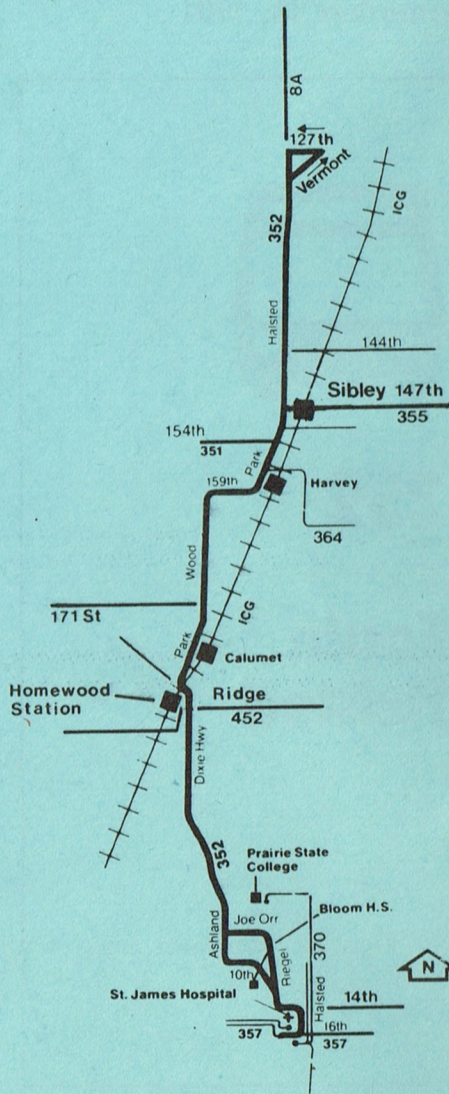

R: Via 10th - Ashland

| 352 HALSTED SOUTHBOUND WEEKDAY | | | | | |
|--------------------------------|------------|------------|-------------|---|----------------|
| 127th Halsted | 154th Park | 171st Wood | Ridge Dixie | | 16th Vincennes |
| 5:34am | 5:45am | 5:53am | 5:58am | R | 6:15am |
| 6:04 | 6:15 | 6:23 | 6:28 | C | 6:45 |
| 6:34 | 6:45 | 6:53 | 6:58 | R | 7:15 |
| 7:04 | 7:15 | 7:23 | 7:28 | C | 7:45 |
| 7:34 | 7:45 | 7:53 | 7:58 | R | 8:15 |
| 8:04 | 8:15 | 8:23 | 8:28 | C | 8:45 |
| 8:34 | 8:45 | 8:53 | 8:58 | R | 9:15 |
| 9:04 | 9:15 | 9:23 | 9:28 | C | 9:45 |
| 9:34 | 9:45 | 9:53 | -- | | - |
| 10:04 | 10:15 | 10:23 | 10:28 | R | 10:45 |
| 10:34 | 10:45 | 10:53 | -- | | - |
| 11:04 | 11:15 | 11:23 | 11:28 | C | 11:45 |
| 11:34 | 11:45 | 11:53 | -- | | - |
| 12:04pm | 12:15pm | 12:23pm | 12:28pm | R | 12:45pm |
| 12:34 | 12:45 | 12:53 | -- | | - |
| 1:04 | 1:15 | 1:23 | 1:28 | C | 1:45 |
| 1:34 | 1:45 | 1:53 | -- | | - |
| 2:04 | 2:15 | 2:23 | 2:28 | C | 2:45 |
| 2:34 | 2:45 | 2:53 | 2:58 | R | 3:15 |
| 3:04 | 3:15 | 3:23 | 3:28 | C | 3:45 |
| 3:34 | 3:45 | 3:53 | 3:58 | R | 4:15 |
| 4:04 | 4:15 | 4:23 | 4:28 | C | 4:45 |
| 4:34 | 4:45 | 4:53 | 4:58 | R | 5:15 |
| 5:04 | 5:15 | 5:23 | 5:28 | C | 5:45 |
| 5:34 | 5:45 | 5:53 | 5:58 | R | 6:15 |
| 6:04 | 6:15 | 6:23 | 6:28 | C | 6:45 |
| 6:34 | 6:45 | 6:53 | 6:58 | R | 7:15 |
| 7:04 | 7:15 | 7:23 | 7:28 | C | 7:45 |
| 8:15 | 8:26 | 8:34 | 8:39 | R | 8:56 |
| 9:20 | 9:31 | 9:39 | 8:44 | C | 10:01 |

C: Via Chicago - Joe Orr Rd.

352

South Halsted

C—Via Chicago and Joe Orr Road
R—Via 10th Street and Ashland

Operated by South Suburban SafeWay Lines
For lost and found information call: 468-0051

**Note: Service temporarily suspended North of 127th/
 Halsted and South of 16th/Vincennes.**