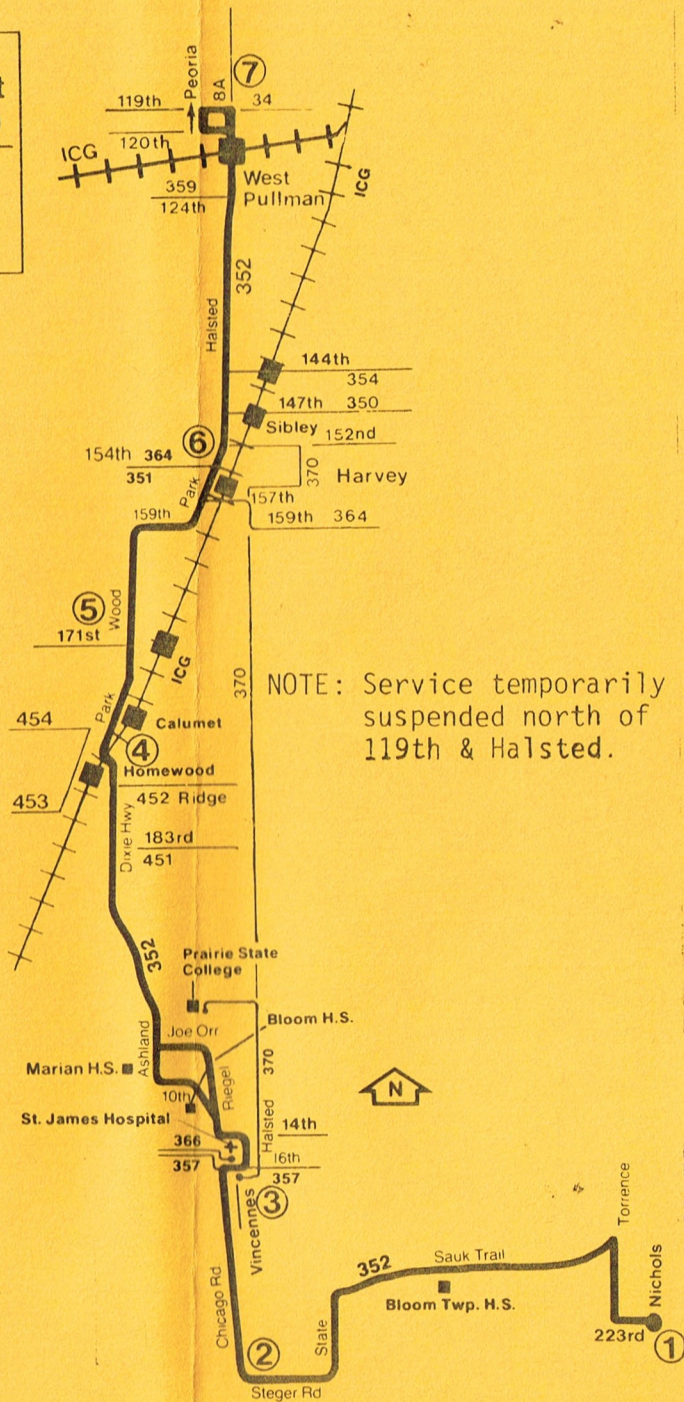

Operated by RTA/
Transit Management
of Harvey (Safeway)

For lost and found
information call
331-0051

NOTE: Service temporarily
suspended north of
119th & Halsted.

Bus will stop upon signal to
driver at any intersection along
the route where it is safe to do so.

RTA Travel Information is
a 24 hour facility.
For better service, call during
the off-peak hours.

In Chicago;
836-7000
In the suburbs
toll-free;
1-800-972-7000

RTA Travel Information Center
is closed on major holidays.
Please call a day or two ahead
for holiday travel information.

J - Via Chicago (Riegel) and Joe Orr Road
 A - Via 10th Street and Ashland
 All trips operate via Chicago-Joe Orr Rd on Saturday.

No service Sundays or Holidays.